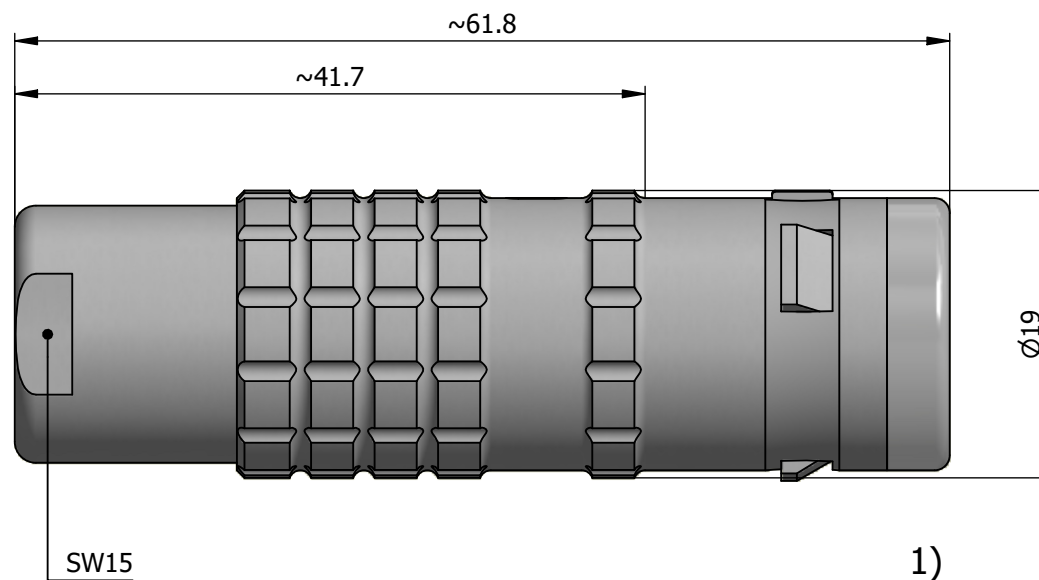

All dimensions are in millimeters (mm)

Alignment Key
Front View

Insert Configuration
Rear View

Note:

1) This picture is generic and for illustrative purposes only, and may show different keying, materials, colour, finish, and contact configuration. Minor shape or feature variations to actual item may be present.

All additional information are documented on the datasheet (See below link or QR Code)
www.lemo.com/pdf/FGG.3K.318.CLAC10.pdf

Model	Alignment Key	Series	Insert Config.	Housing	Insulator	Contact	Collet Type	Cable Ø	Variant
FGG	.3K	.318	.CLAC	10					