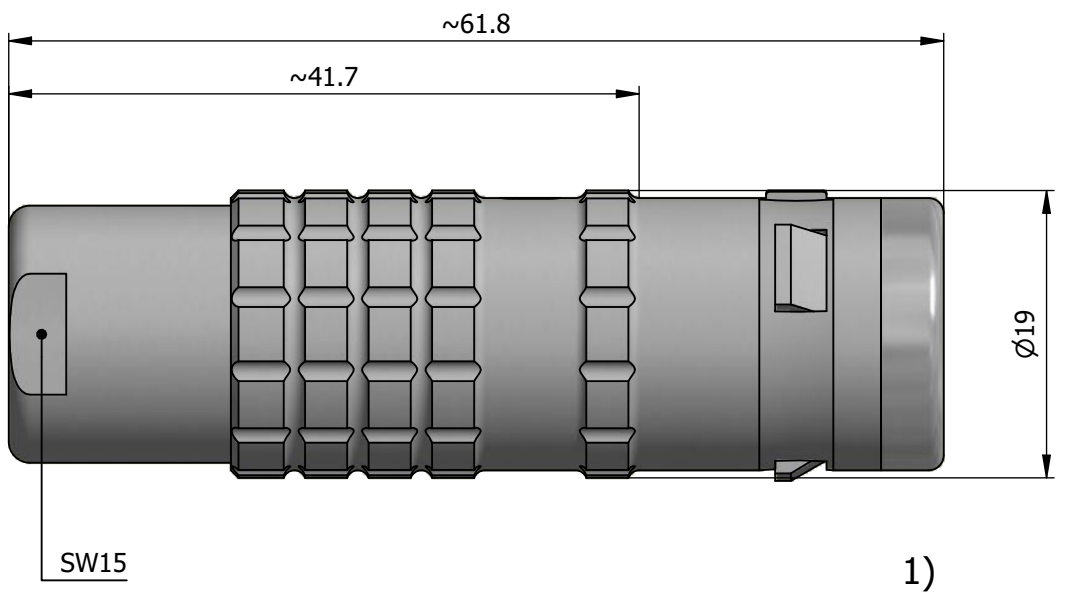

All dimensions are in millimeters (mm)

Alignment Key
Front View

Insert Configuration
Rear View

Note:

1) This picture is generic and for illustrative purposes only, and may show different keying, materials, colour, finish, and contact configuration. Minor shape or feature variations to actual item may be present.

All additional information are documented on the datasheet (See below link or QR Code)
www.lemo.com/pdf/FGG.3K.304.CYZC11H.pdf

Model	Alignment Key	Series	Insert Config.	Housing	Insulator	Contact	Collet Type	Cable Ø	Variant
FGG	.3K	.304	.CYZC	11H					

	Straight plug, cable collet Series 3K		Drawn 04.11.2021 MARI/MARI
	 LEMO SA Chemin des Champs-Courbes 28 1024 Ecublens - SWITZERLAND		Checked 04.11.2021 OBAR
	Tel. (+41 21) 695 16 00 email : info@lemo.com www.lemo.com		Modified 00 04.11.2021/MARI
	CD		DO NOT SCALE DRAWING
FGG.3K.304.CYZC11H			