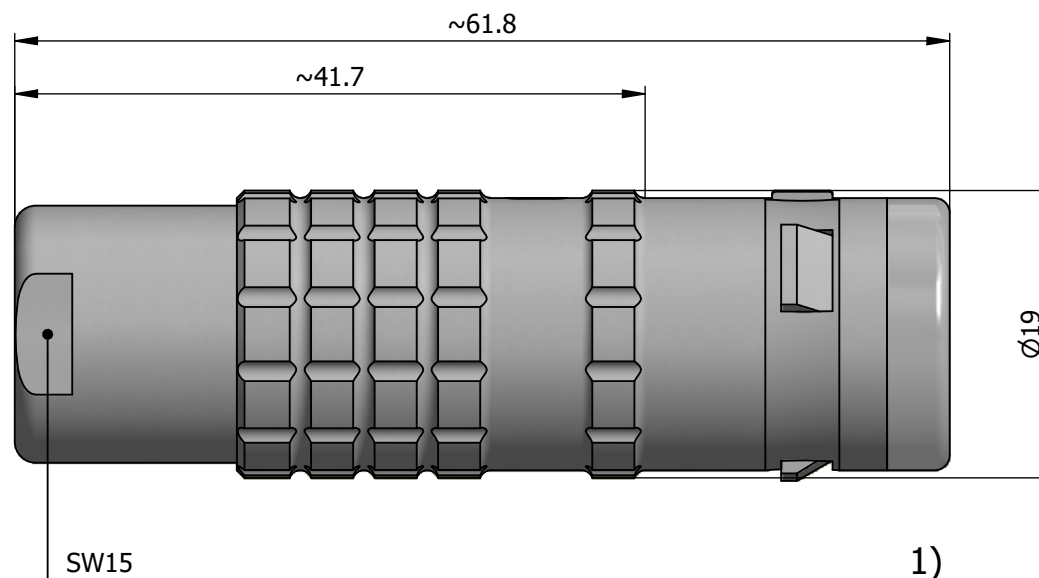

All dimensions are in millimeters (mm)

Alignment Key  
Front View

Insert Configuration  
Rear View

**Note:**

1) This picture is generic and for illustrative purposes only, and may show different keying, materials, colour, finish, and contact configuration. Minor shape or feature variations to actual item may be present.

All additional information are documented on the datasheet (See below link or QR Code)  
[www.lemo.com/pdf/FGG.3K.304.CYBC70.pdf](http://www.lemo.com/pdf/FGG.3K.304.CYBC70.pdf)

Model	Alignment Key	Series	Insert Config.	Housing	Insulator	Contact	Collet Type	Cable Ø	Variant
FGG	.3K	.304	.CYBC70						