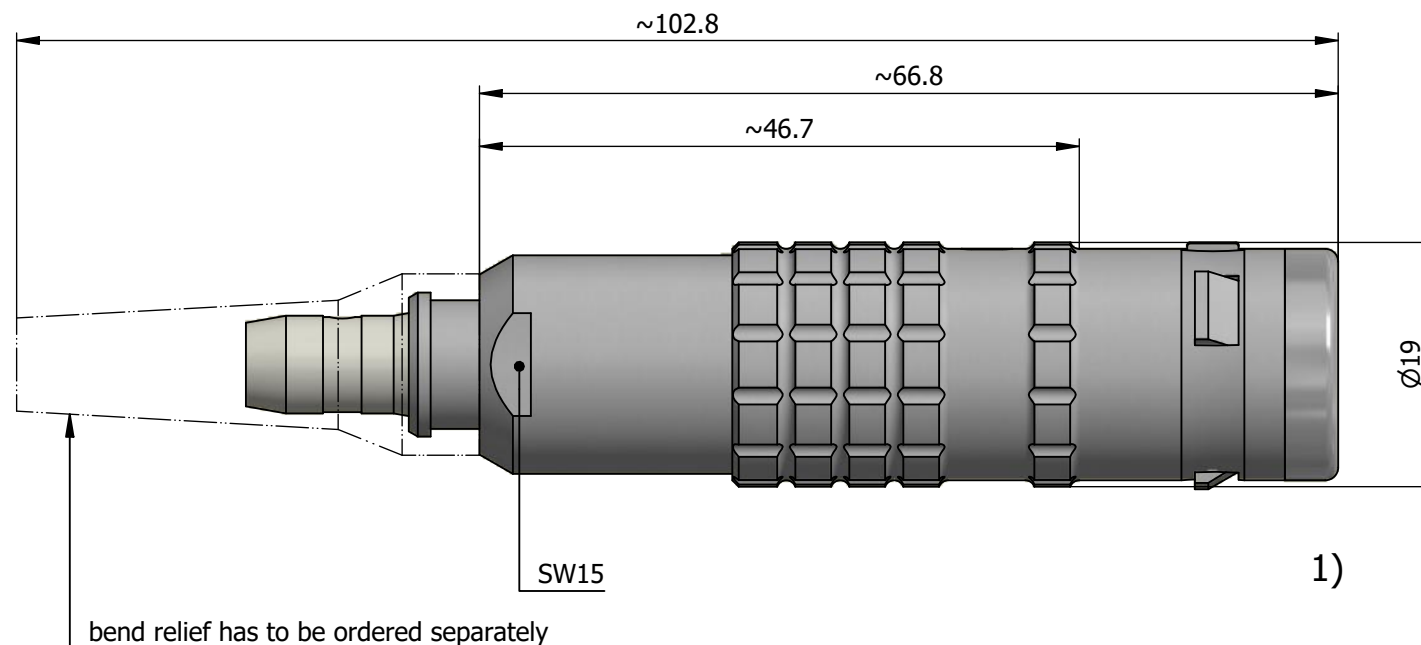

All dimensions are in millimeters (mm)

Alignment Key
Front View

Insert Configuration
Rear View

Note:

1) This picture is generic and for illustrative purposes only, and may show different keying, materials, colour, finish, and contact configuration. Minor shape or feature variations to actual item may be present.

All additional information are documented on the datasheet (See below link or QR Code)
www.lemo.com/pdf/FGG.3K.07A.CLZT56Z.pdf

Model	Alignment Key	Series	Insert Config.	Housing	Insulator	Contact	Collet Type	Cable Ø	Variant
FGG	.3K	.07A	.CLZT	56Z					