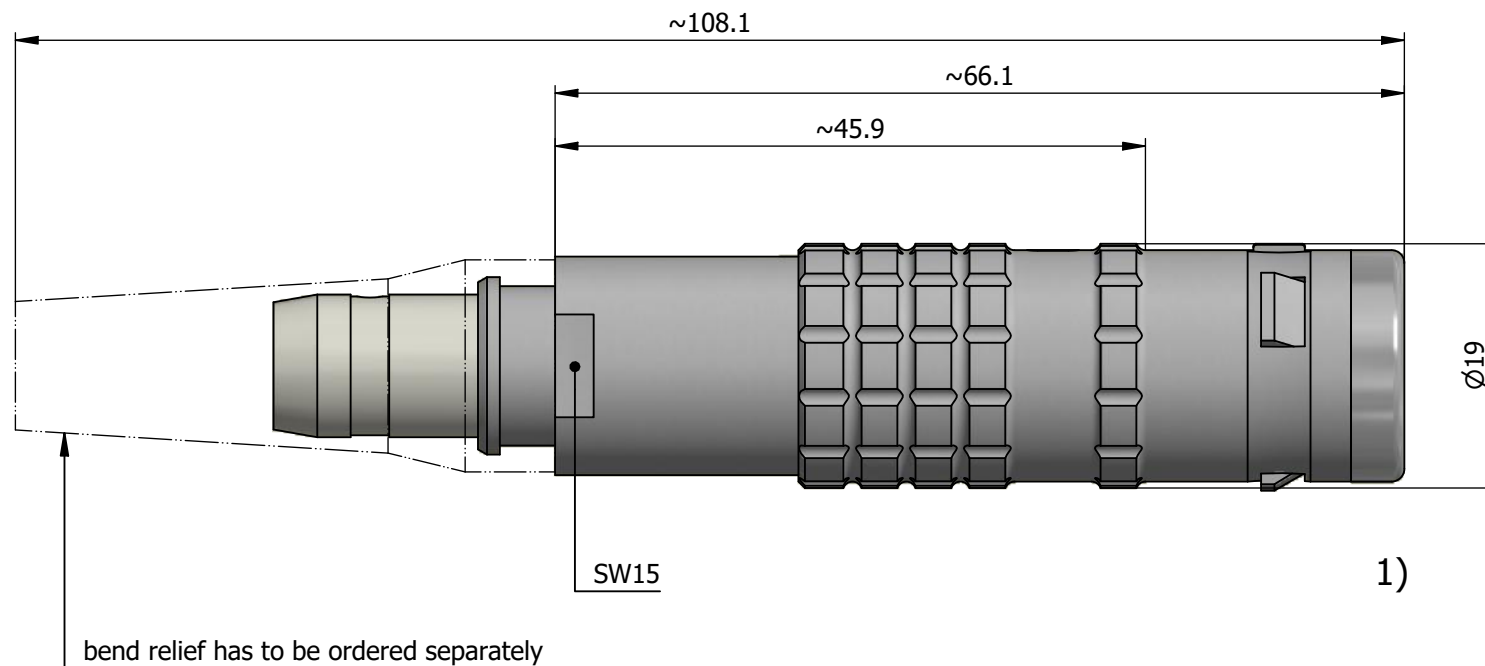

All dimensions are in millimeters (mm)

Alignment Key  
Front View

Insert Configuration  
Rear View

**Note:**

1) This picture is generic and for illustrative purposes only, and may show different keying, materials, colour, finish, and contact configuration. Minor shape or feature variations to actual item may be present.

All additional information are documented on the datasheet (See below link or QR Code)  
[www.lemo.com/pdf/FGG.3K.03C.CLZT86Z.pdf](http://www.lemo.com/pdf/FGG.3K.03C.CLZT86Z.pdf)

Model	Alignment Key	Series	Insert Config.	Housing	Insulator	Contact	Collet Type	Cable Ø	Variant
FGG	.3K	.03C	.CLZT	86Z					