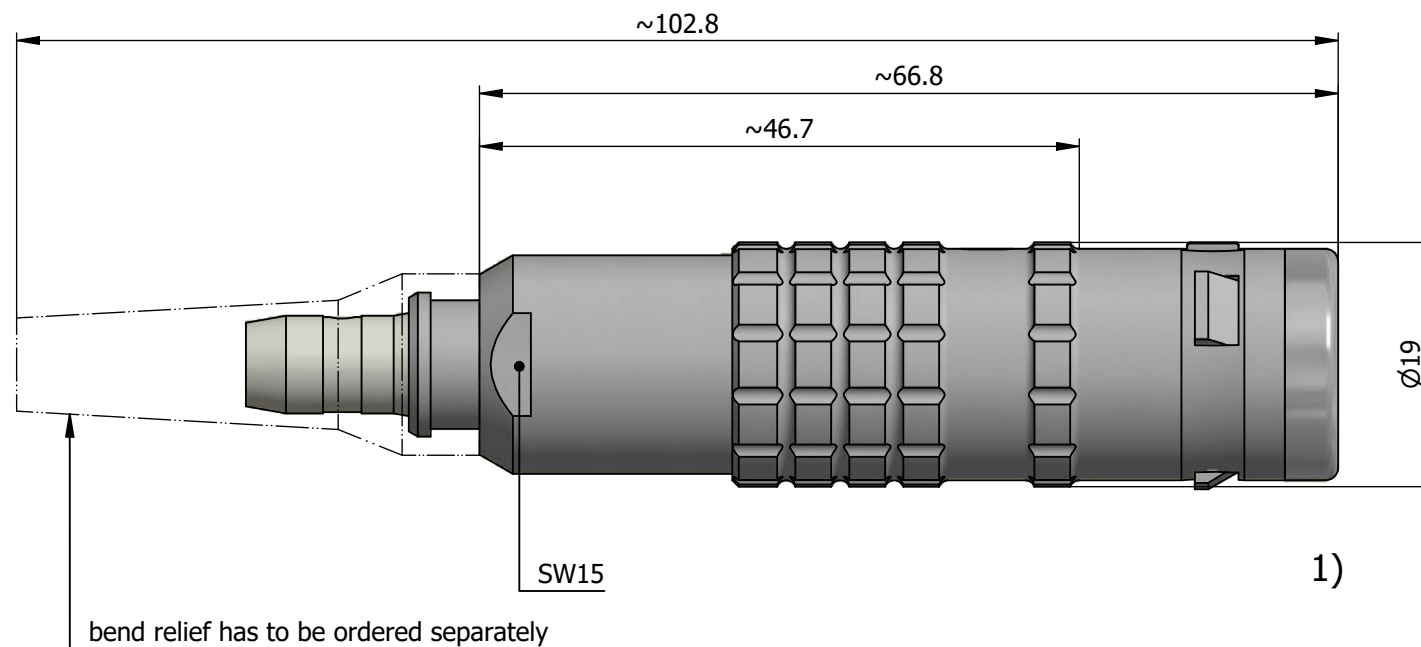

All dimensions are in millimeters (mm)

Alignment Key  
Front View

Insert Configuration  
Rear View

**Note:**

1) This picture is generic and for illustrative purposes only, and may show different keying, materials, colour, finish, and contact configuration. Minor shape or feature variations to actual item may be present.

All additional information are documented on the datasheet (See below link or QR Code)  
[www.lemo.com/pdf/FGG.3K.03C.CLZT56Z.pdf](http://www.lemo.com/pdf/FGG.3K.03C.CLZT56Z.pdf)

Model	Alignment Key	Series	Insert Config.	Housing	Insulator	Contact	Collet Type	Cable Ø	Variant
FGG	.3K	.03C	.CLZT	56Z					