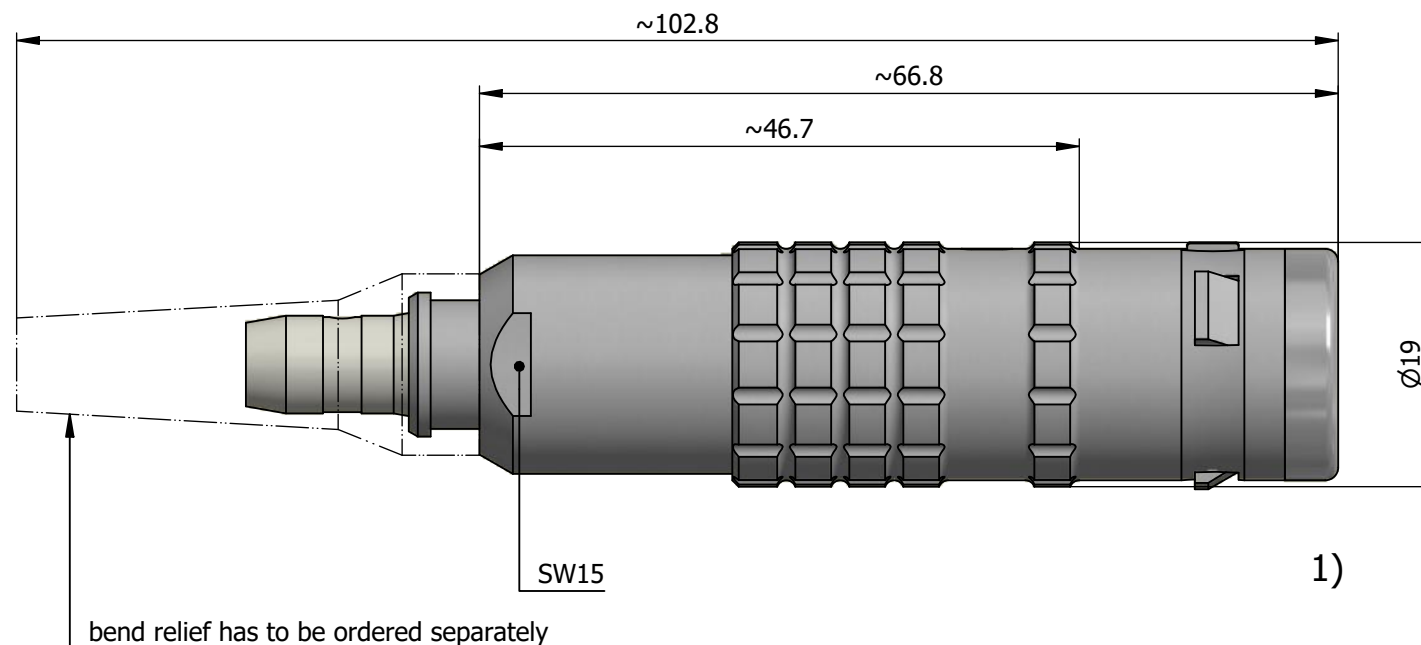

All dimensions are in millimeters (mm)

Alignment Key
Front View

Insert Configuration
Rear View

bend relief has to be ordered separately

Note:

1) This picture is generic and for illustrative purposes only, and may show different keying, materials, colour, finish, and contact configuration. Minor shape or feature variations to actual item may be present.

All additional information are documented on the datasheet (See below link or QR Code)
www.lemo.com/pdf/FGG.3K.03C.CLZT46Z.pdf

Model	Alignment Key	Series	Insert Config.	Housing	Insulator	Contact	Collet Type	Cable Ø	Variant
FGG		3K	03C	CLZT			46Z		