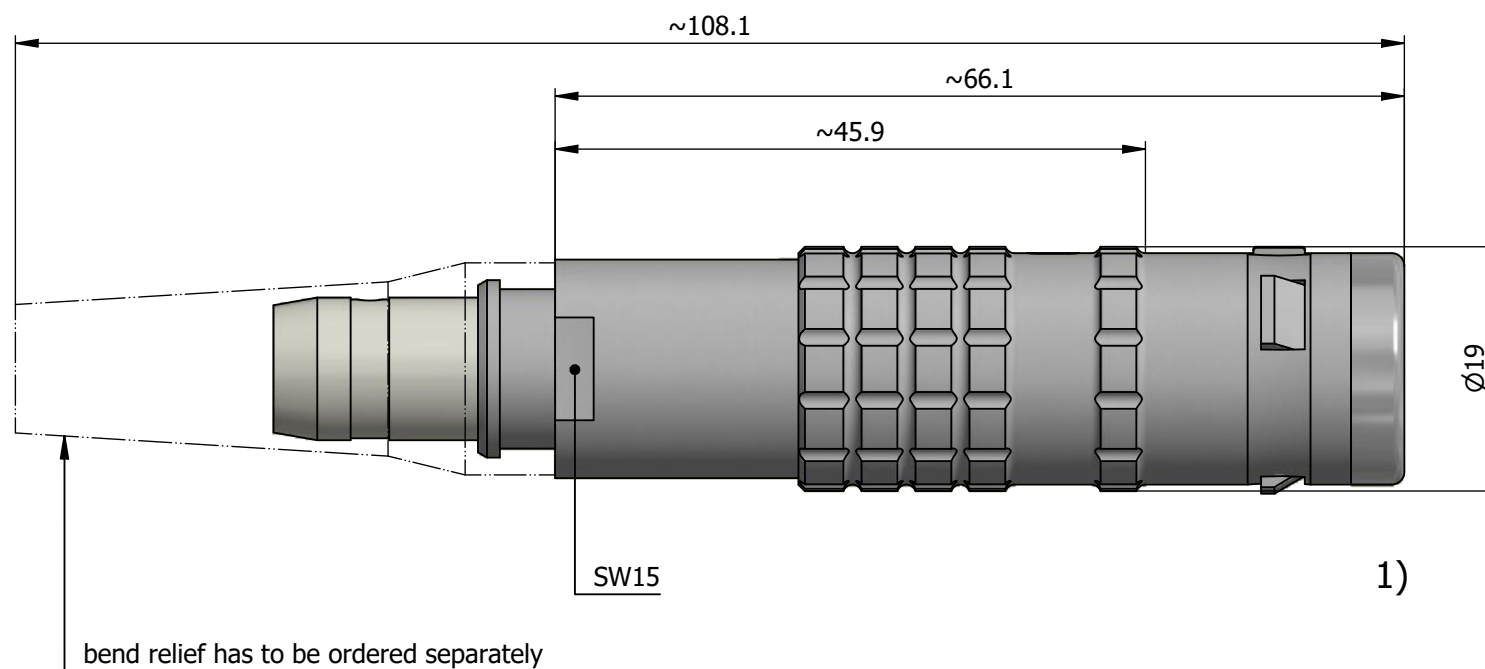

All dimensions are in millimeters (mm)

Alignment Key  
Front View

Insert Configuration  
Rear View

**Note:**

1) This picture is generic and for illustrative purposes only, and may show different keying, materials, colour, finish, and contact configuration. Minor shape or feature variations to actual item may be present.

All additional information are documented on the datasheet (See below link or QR Code)  
[www.lemo.com/pdf/FGG.3K.03A.TLZT71Z.pdf](http://www.lemo.com/pdf/FGG.3K.03A.TLZT71Z.pdf)

|       |               |        |                |         |           |         |             |         |         |
|-------|---------------|--------|----------------|---------|-----------|---------|-------------|---------|---------|
| Model | Alignment Key | Series | Insert Config. | Housing | Insulator | Contact | Collet Type | Cable Ø | Variant |
| FGG   | .3K           | .03A   | .TLZT          | 71Z     |           |         |             |         |         |