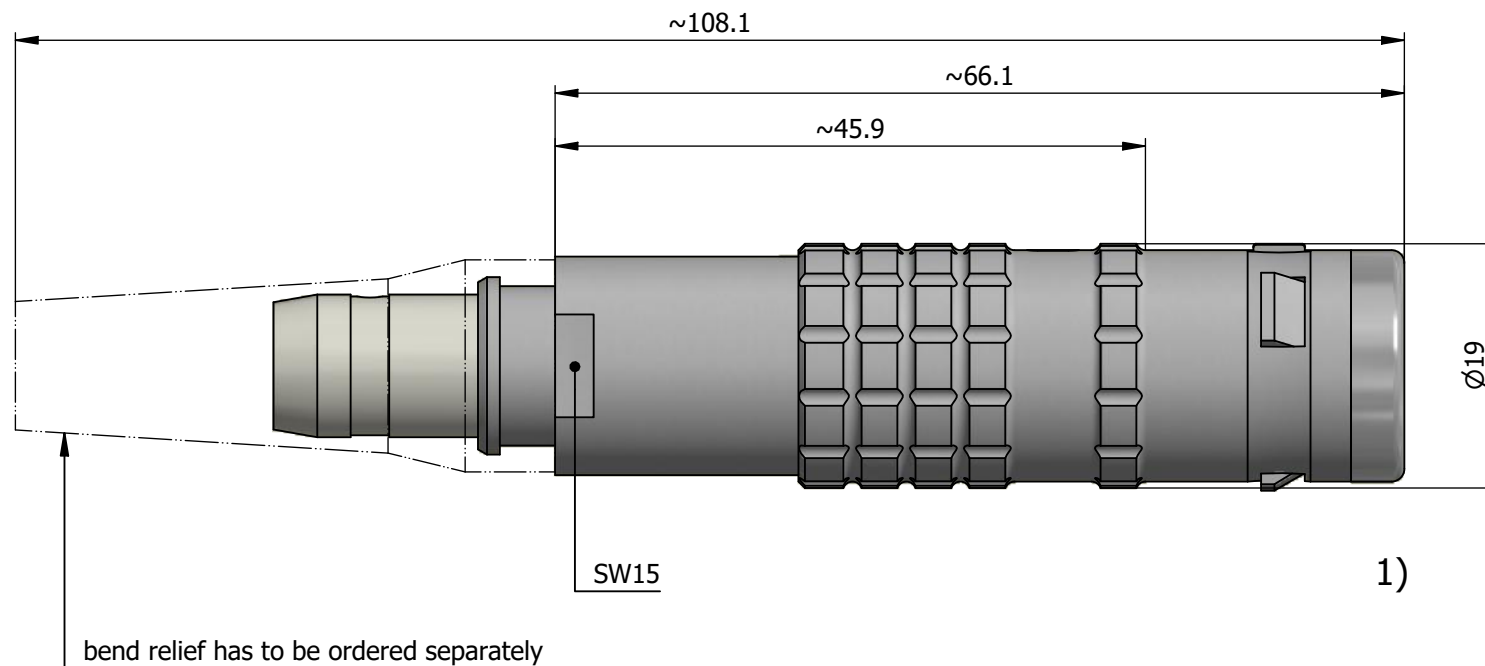

All dimensions are in millimeters (mm)

Alignment Key
Front View

Insert Configuration
Rear View

Note:

1) This picture is generic and for illustrative purposes only, and may show different keying, materials, colour, finish, and contact configuration. Minor shape or feature variations to actual item may be present.

All additional information are documented on the datasheet (See below link or QR Code)
www.lemo.com/pdf/FGG.3K.03A.CLZT76Z.pdf

Model	Alignment Key	Series	Insert Config.	Housing	Insulator	Contact	Collet Type	Cable Ø	Variant
FGG	.3K	.03A	.CLZT	76Z					