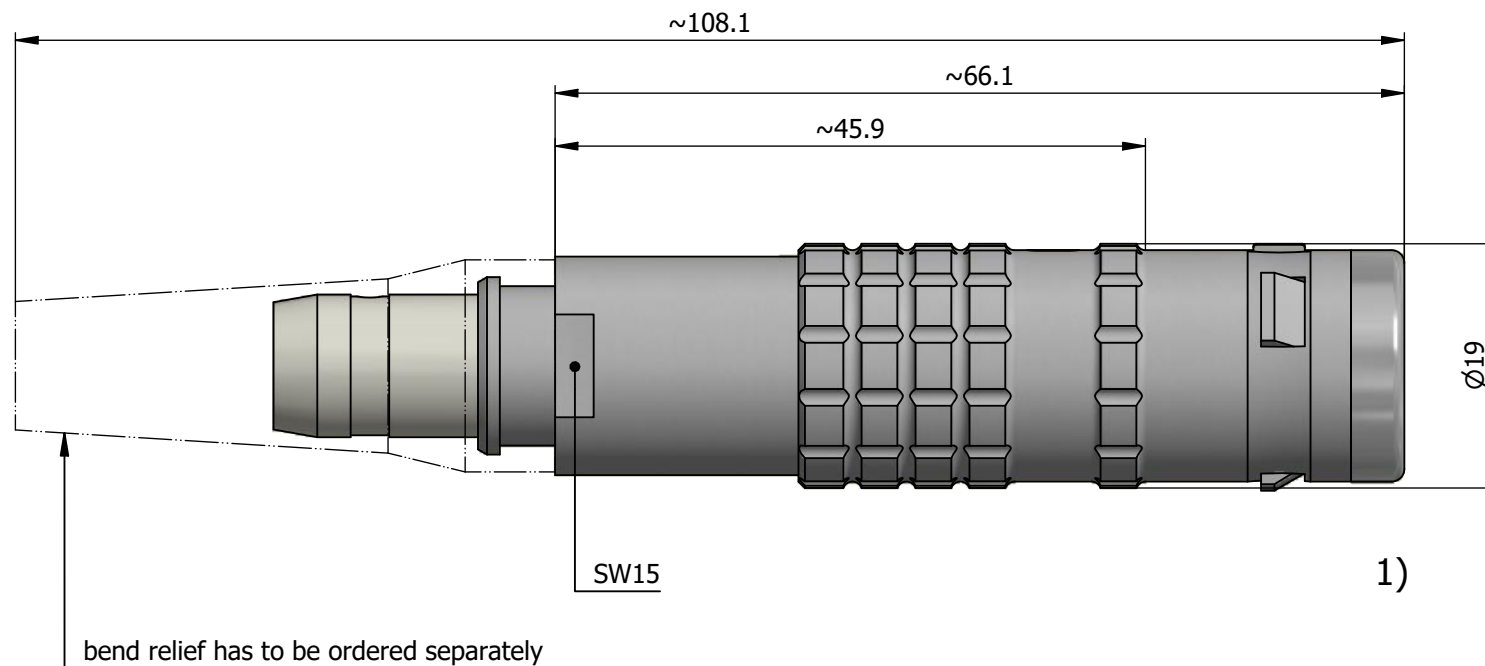

All dimensions are in millimeters (mm)

Alignment Key
Front View

Insert Configuration
Rear View

SW15

1)

bend relief has to be ordered separately

Note:

1) This picture is generic and for illustrative purposes only, and may show different keying, materials, colour, finish, and contact configuration. Minor shape or feature variations to actual item may be present.

All additional information are documented on the datasheet (See below link or QR Code)
www.lemo.com/pdf/FGG.3K.03A.CLZT71Z.pdf

Model	Alignment Key	Series	Insert Config.	Housing	Insulator	Contact	Collet Type	Cable Ø	Variant
FGG	.3K	.03A	.CLZT	71Z					