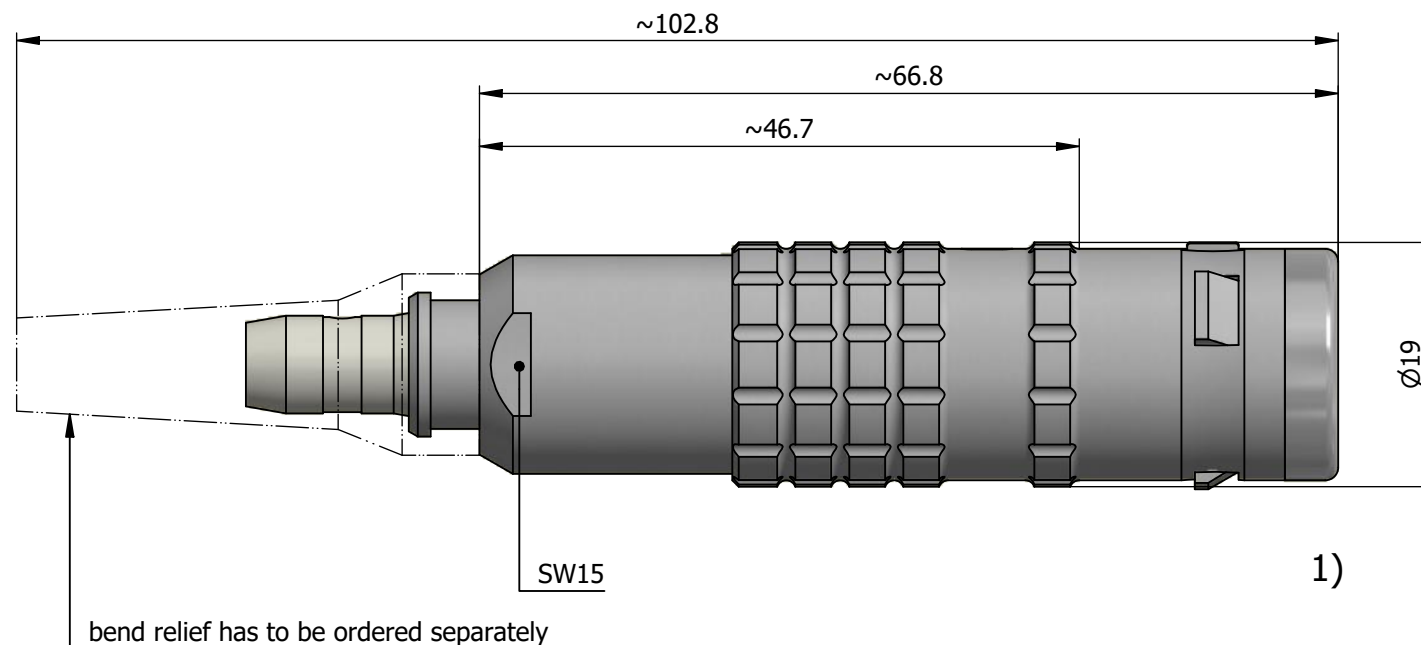

All dimensions are in millimeters (mm)

Alignment Key  
Front View

Insert Configuration  
Rear View

**Note:**

1) This picture is generic and for illustrative purposes only, and may show different keying, materials, colour, finish, and contact configuration. Minor shape or feature variations to actual item may be present.

All additional information are documented on the datasheet (See below link or QR Code)  
[www.lemo.com/pdf/FGG.3K.03A.CLZT56Z.pdf](http://www.lemo.com/pdf/FGG.3K.03A.CLZT56Z.pdf)

Model	Alignment Key	Series	Insert Config.	Housing	Insulator	Contact	Collet Type	Cable Ø	Variant
FGG	.3K	.03A	.CLZT	56Z					