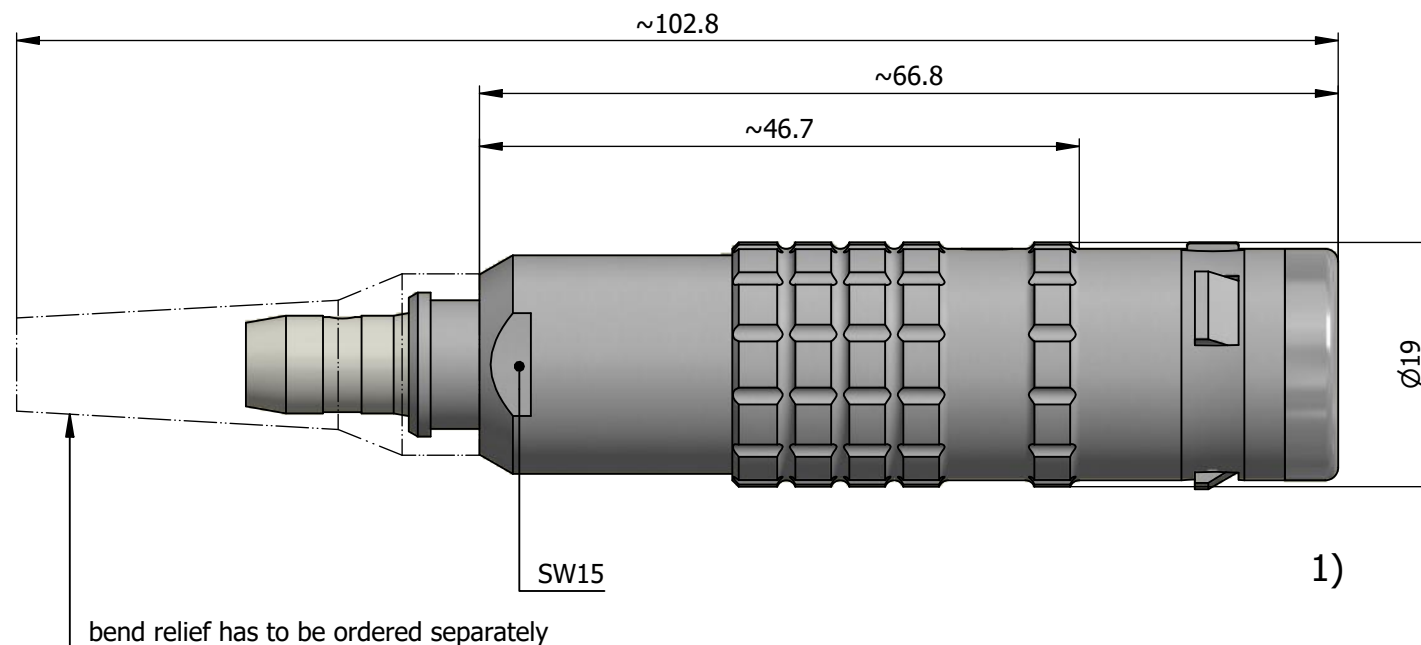

All dimensions are in millimeters (mm)

Alignment Key  
Front View

Insert Configuration  
Rear View

**Note:**

1) This picture is generic and for illustrative purposes only, and may show different keying, materials, colour, finish, and contact configuration. Minor shape or feature variations to actual item may be present.

All additional information are documented on the datasheet (See below link or QR Code)  
[www.lemo.com/pdf/FGG.3K.03A.CLZT51Z.pdf](http://www.lemo.com/pdf/FGG.3K.03A.CLZT51Z.pdf)

Model	Alignment Key	Series	Insert Config.	Housing	Insulator	Contact	Collet Type	Cable Ø	Variant
FGG	.3K	.03A	.CLZT	51Z					