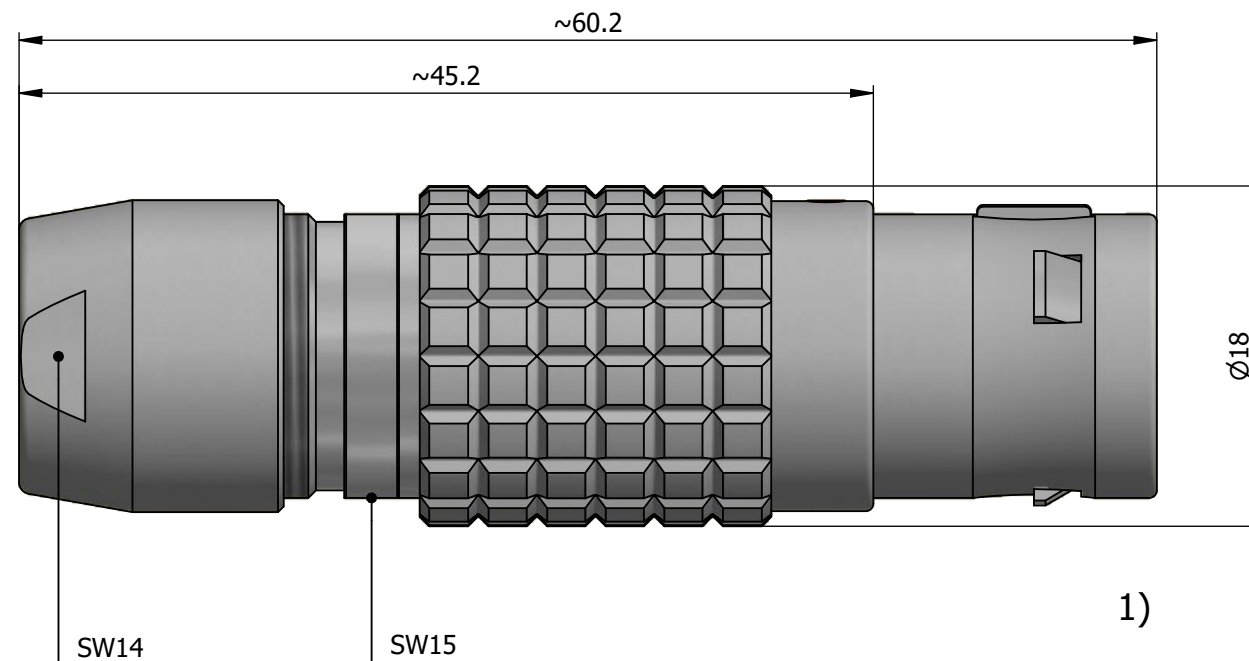

All dimensions are in millimeters (mm)

Alignment Key  
Front View

Insert Configuration  
Rear View

**Note:**

1) This picture is generic and for illustrative purposes only, and may show different keying, materials, colour, finish, and contact configuration. Minor shape or feature variations to actual item may be present.

All additional information are documented on the datasheet (See below link or QR Code)  
[www.lemo.com/pdf/FGG.3B.P25.CLAD92.pdf](http://www.lemo.com/pdf/FGG.3B.P25.CLAD92.pdf)

Model	Alignment Key	Series	Insert Config.	Housing	Insulator	Contact	Collet Type	Cable Ø	Variant
FGG	.3B	.P25	.CLAD92						