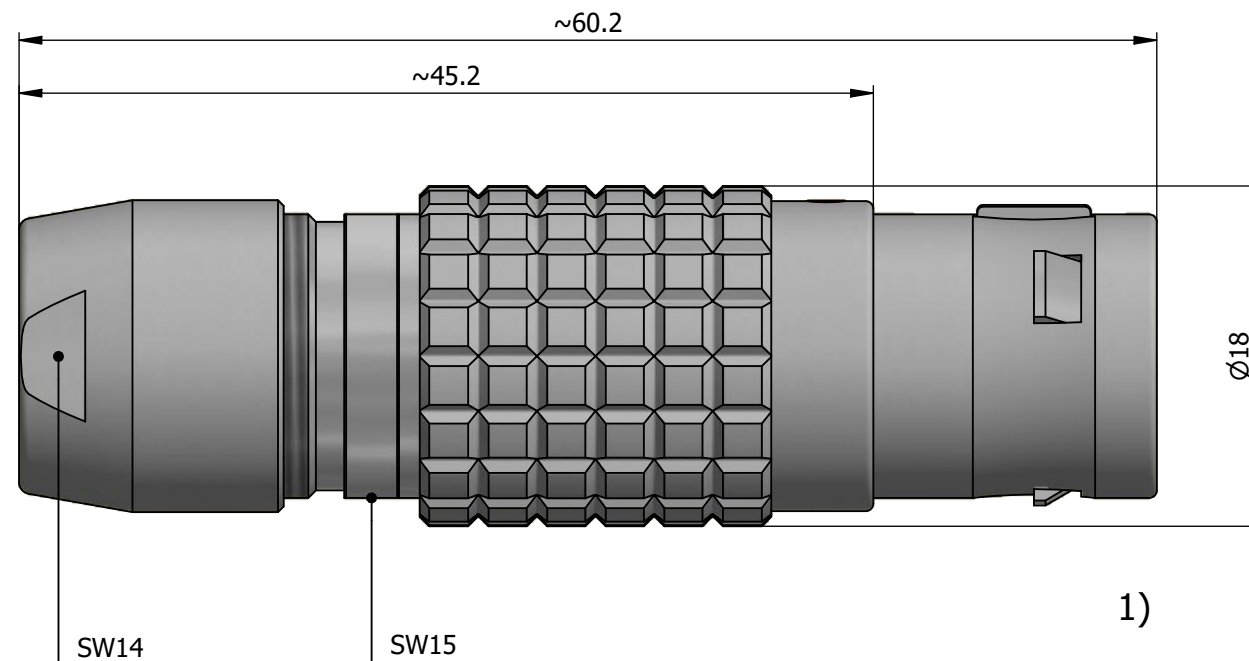

All dimensions are in millimeters (mm)

Alignment Key  
Front View

Insert Configuration  
Rear View

**Note:**

1) This picture is generic and for illustrative purposes only, and may show different keying, materials, colour, finish, and contact configuration. Minor shape or feature variations to actual item may be present.

All additional information are documented on the datasheet (See below link or QR Code)  
[www.lemo.com/pdf/FGG.3B.P25.CLAD10.pdf](http://www.lemo.com/pdf/FGG.3B.P25.CLAD10.pdf)

Model	Alignment Key	Series	Insert Config.	Housing	Insulator	Contact	Collet Type	Cable Ø	Variant
FGG	.3B	.P25	.CLAD	10					