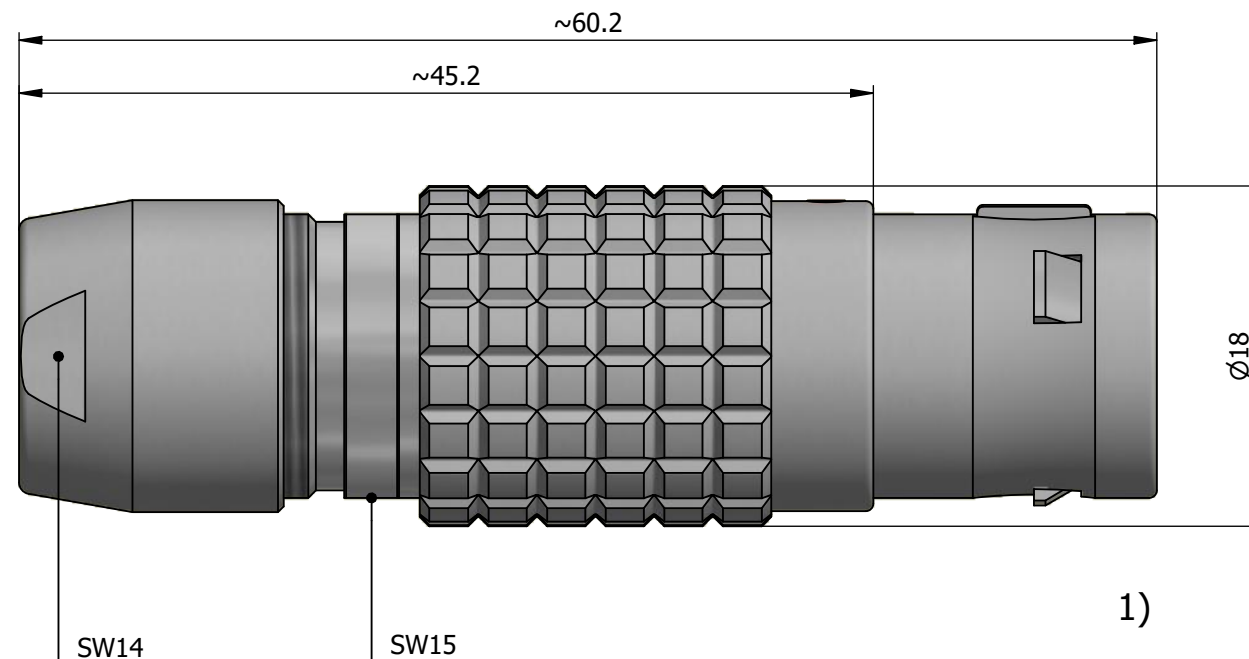

All dimensions are in millimeters (mm)

Alignment Key
Front View

Insert Configuration
Rear View

Note:

1) This picture is generic and for illustrative purposes only, and may show different keying, materials, colour, finish, and contact configuration. Minor shape or feature variations to actual item may be present.

All additional information are documented on the datasheet (See below link or QR Code)
www.lemo.com/pdf/FGG.3B.P23.CLCD12.pdf

Model	Alignment Key	Series	Insert Config.	Housing	Insulator	Contact	Collet Type	Cable Ø	Variant
FGG	.3B	.P23	.CLCD	12					