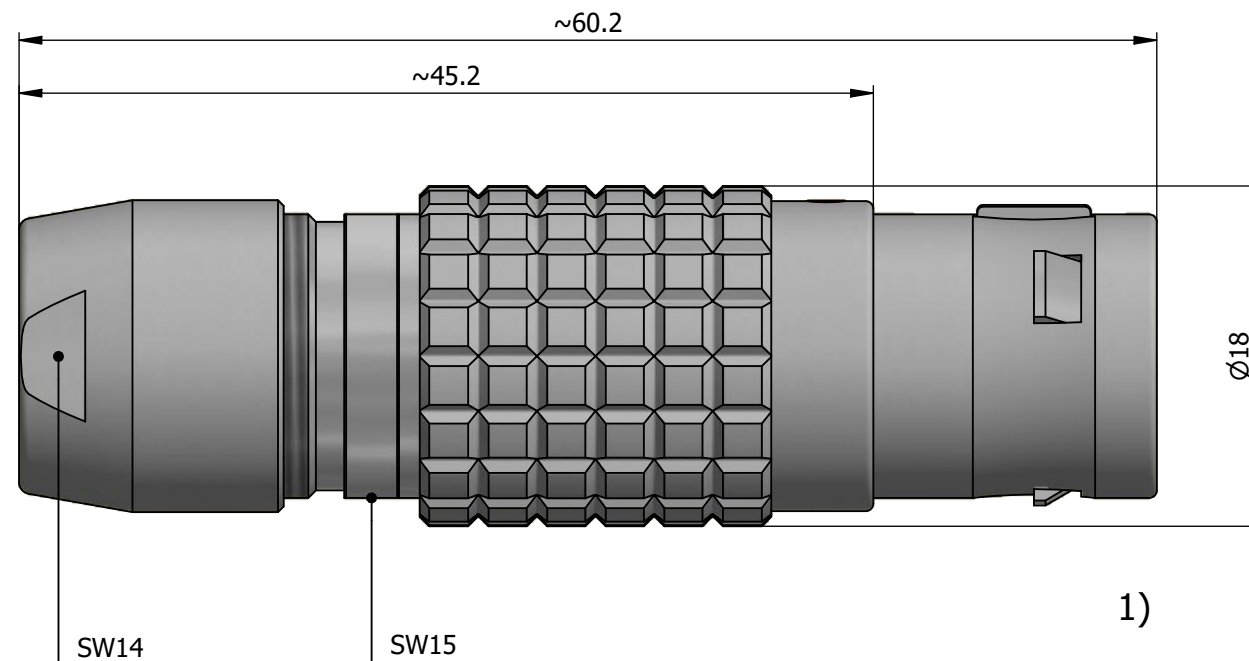

All dimensions are in millimeters (mm)

Alignment Key
Front View

Insert Configuration
Rear View

Note:

1) This picture is generic and for illustrative purposes only, and may show different keying, materials, colour, finish, and contact configuration. Minor shape or feature variations to actual item may be present.

All additional information are documented on the datasheet (See below link or QR Code)
www.lemo.com/pdf/FGG.3B.P23.CLAD12.pdf

Model	Alignment Key	Series	Insert Config.	Housing	Insulator	Contact	Collet Type	Cable Ø	Variant
FGG	.3B	.P23	.CLAD	12					