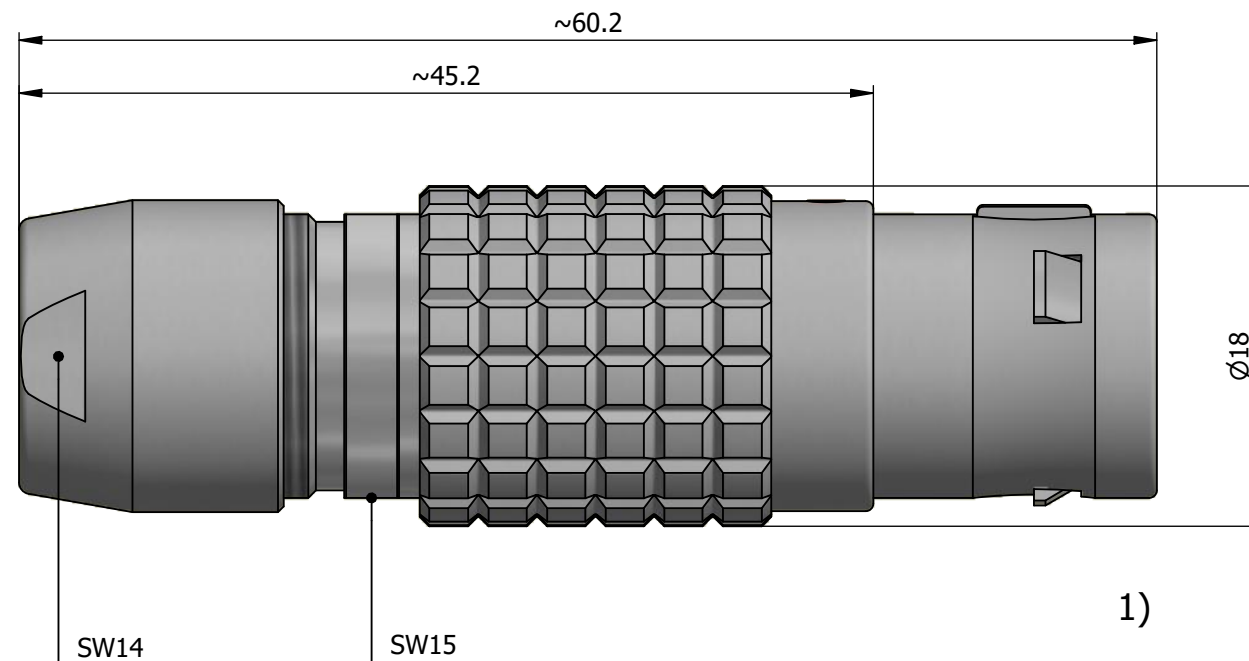

All dimensions are in millimeters (mm)

Alignment Key
Front View

Insert Configuration
Rear View

Note:

1) This picture is generic and for illustrative purposes only, and may show different keying, materials, colour, finish, and contact configuration. Minor shape or feature variations to actual item may be present.

All additional information are documented on the datasheet (See below link or QR Code)
www.lemo.com/pdf/FGG.3B.8H4.CLCD121.pdf

Model	Alignment Key	Series	Insert Config.	Housing	Insulator	Contact	Collet Type	Cable Ø	Variant
FGG	.3B	.8H4	.CLCD	121					