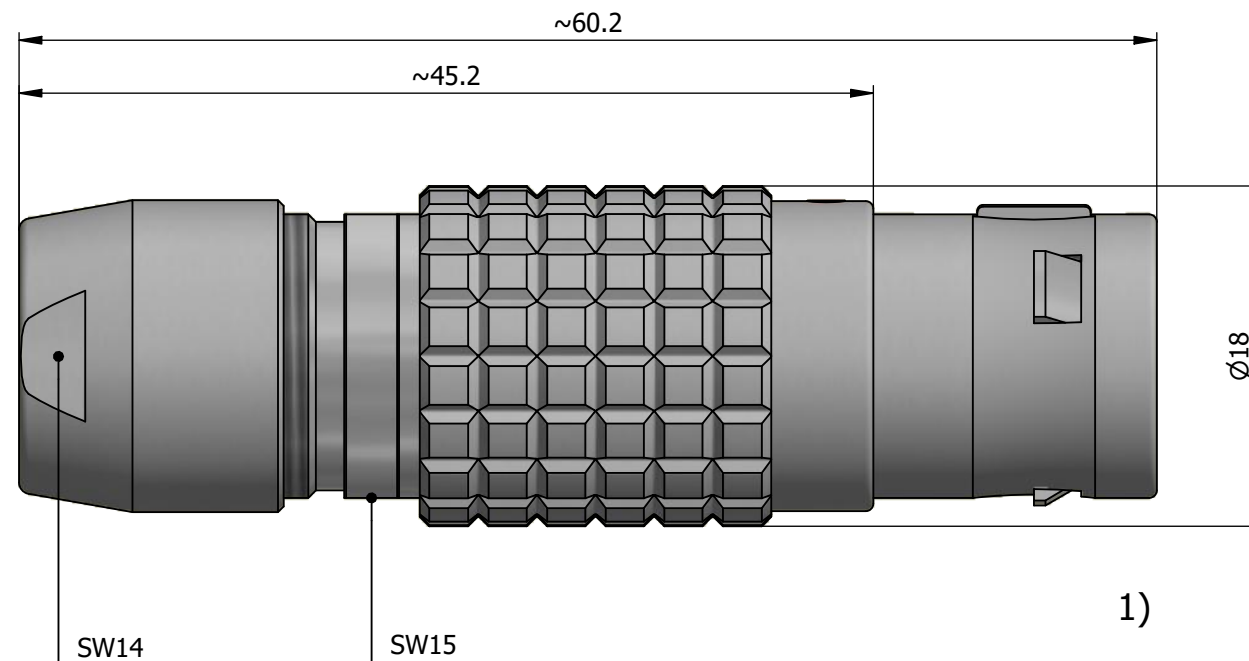

All dimensions are in millimeters (mm)

Alignment Key
Front View

Insert Configuration
Rear View

Note:

1) This picture is generic and for illustrative purposes only, and may show different keying, materials, colour, finish, and contact configuration. Minor shape or feature variations to actual item may be present.

All additional information are documented on the datasheet (See below link or QR Code)
www.lemo.com/pdf/FGG.3B.8H4.CLCD111.pdf

Model	Alignment Key	Series	Insert Config.	Housing	Insulator	Contact	Collet Type	Cable Ø	Variant
FGG	.3B	.8H4	.CLCD	111					