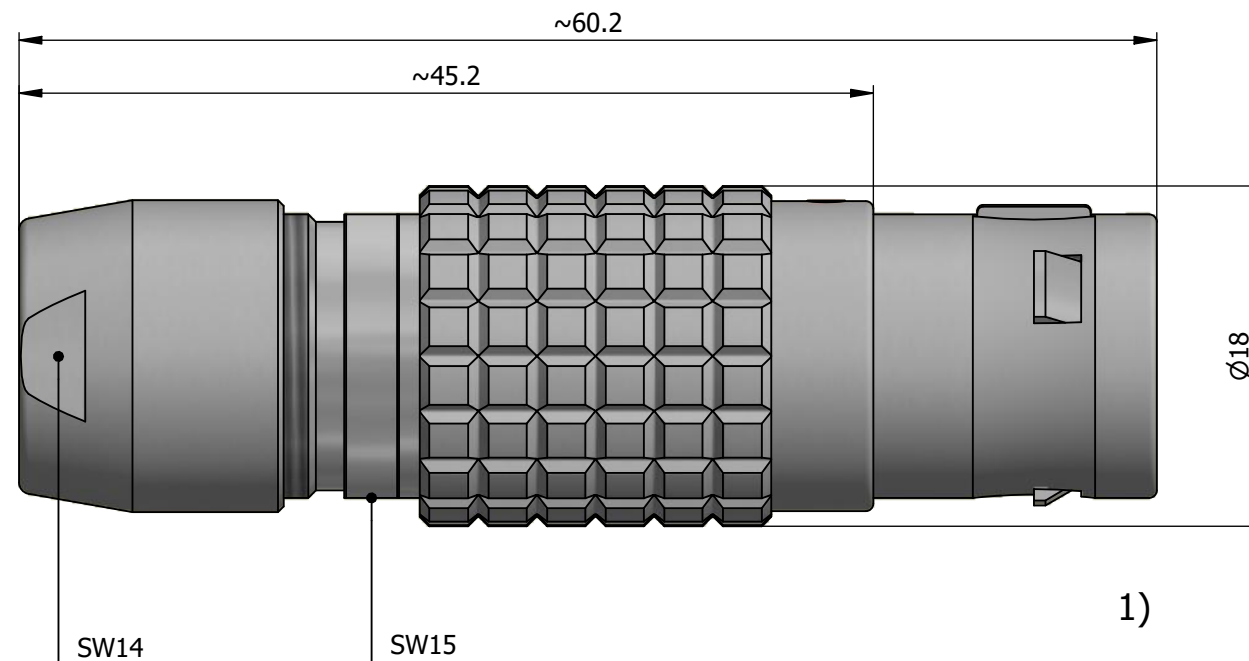

All dimensions are in millimeters (mm)

Alignment Key  
Front View

Insert Configuration  
Rear View

**Note:**

1) This picture is generic and for illustrative purposes only, and may show different keying, materials, colour, finish, and contact configuration. Minor shape or feature variations to actual item may be present.

All additional information are documented on the datasheet (See below link or QR Code)  
[www.lemo.com/pdf/FGG.3B.320.CLAD72.pdf](http://www.lemo.com/pdf/FGG.3B.320.CLAD72.pdf)

Model	Alignment Key	Series	Insert Config.	Housing	Insulator	Contact	Collet Type	Cable Ø	Variant
FGG	.3B	.320	.CLAD72						