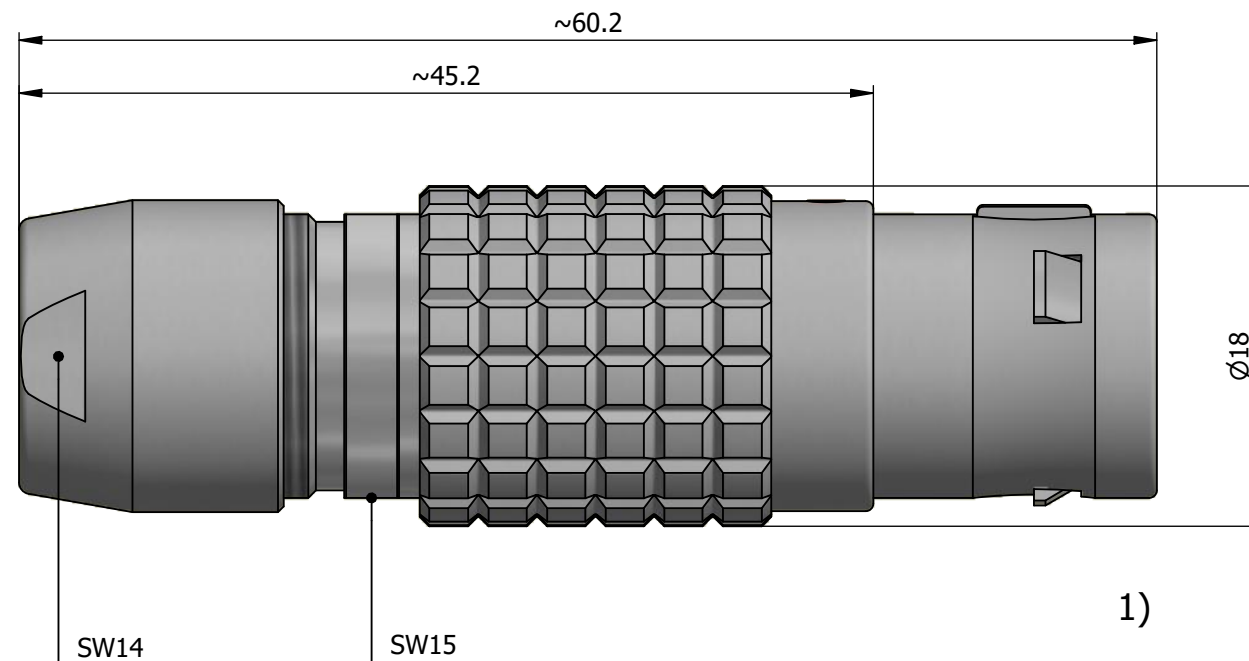

All dimensions are in millimeters (mm)

Alignment Key
Front View

Insert Configuration
Rear View

Note:

1) This picture is generic and for illustrative purposes only, and may show different keying, materials, colour, finish, and contact configuration. Minor shape or feature variations to actual item may be present.

All additional information are documented on the datasheet (See below link or QR Code)
www.lemo.com/pdf/FGG.3B.318.CYZD82.pdf

Model	Alignment Key	Series	Insert Config.	Housing	Insulator	Contact	Collet Type	Cable Ø	Variant
FGG	.3B	.318	.CYZD82						