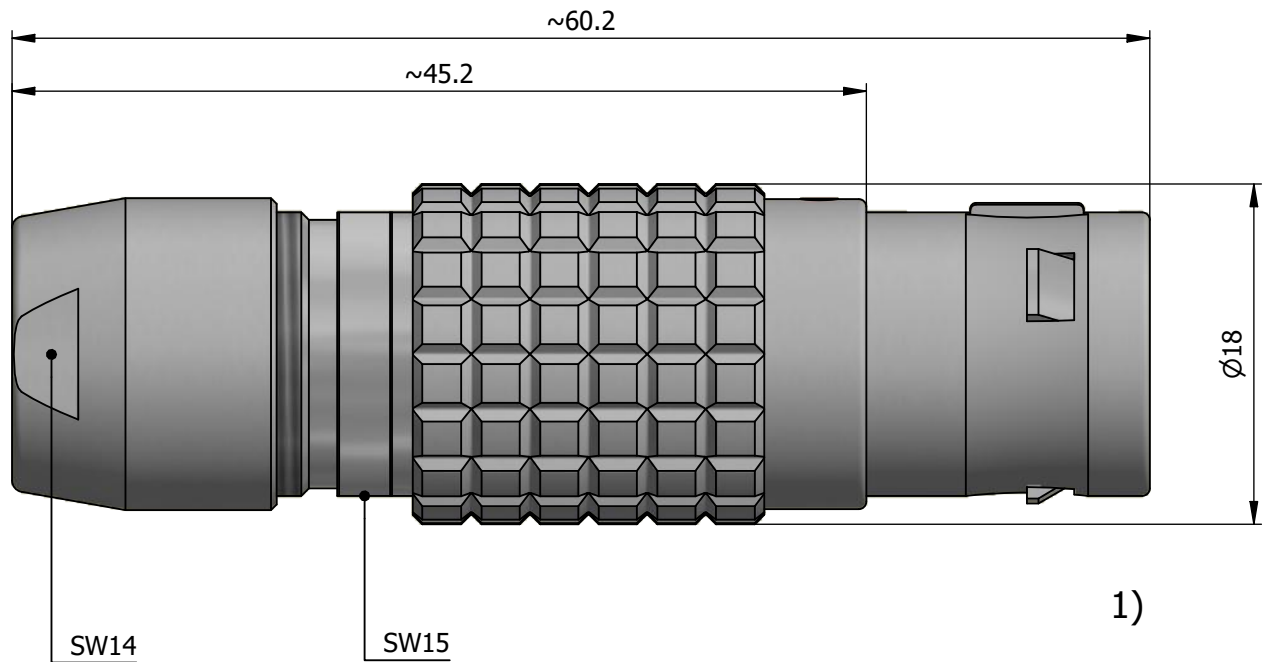

All dimensions are in millimeters (mm)

Alignment Key
Front View

Insert Configuration
Rear View

Note:

1) This picture is generic and for illustrative purposes only, and may show different keying, materials, colour, finish, and contact configuration. Minor shape or feature variations to actual item may be present.

All additional information are documented on the datasheet (See below link or QR Code)
www.lemo.com/pdf/FGG.3B.318.CYZD62.pdf

Model	Alignment Key	Series	Insert Config.	Housing	Insulator	Contact	Collet Type	Cable Ø	Variant
FGG	.3B	.318	.CYZD62						