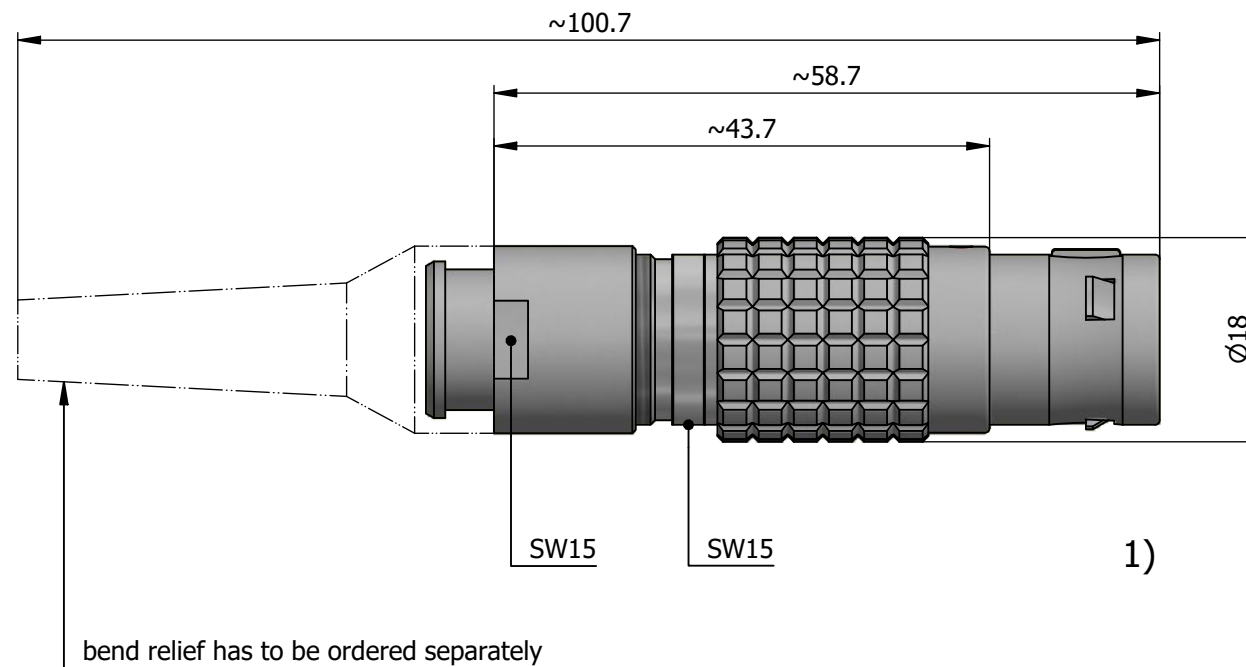

All dimensions are in millimeters (mm)

Alignment Key
Front View

Insert Configuration
Rear View

Note:

1) This picture is generic and for illustrative purposes only, and may show different keying, materials, colour, finish, and contact configuration. Minor shape or feature variations to actual item may be present.

All additional information are documented on the datasheet (See below link or QR Code)
www.lemo.com/pdf/FGG.3B.318.CLAD92Z.pdf

Model	Alignment Key	Series	Insert Config.	Housing	Insulator	Contact	Collet Type	Cable Ø	Variant
FGG	.3B	.318	.CLAD	92Z					