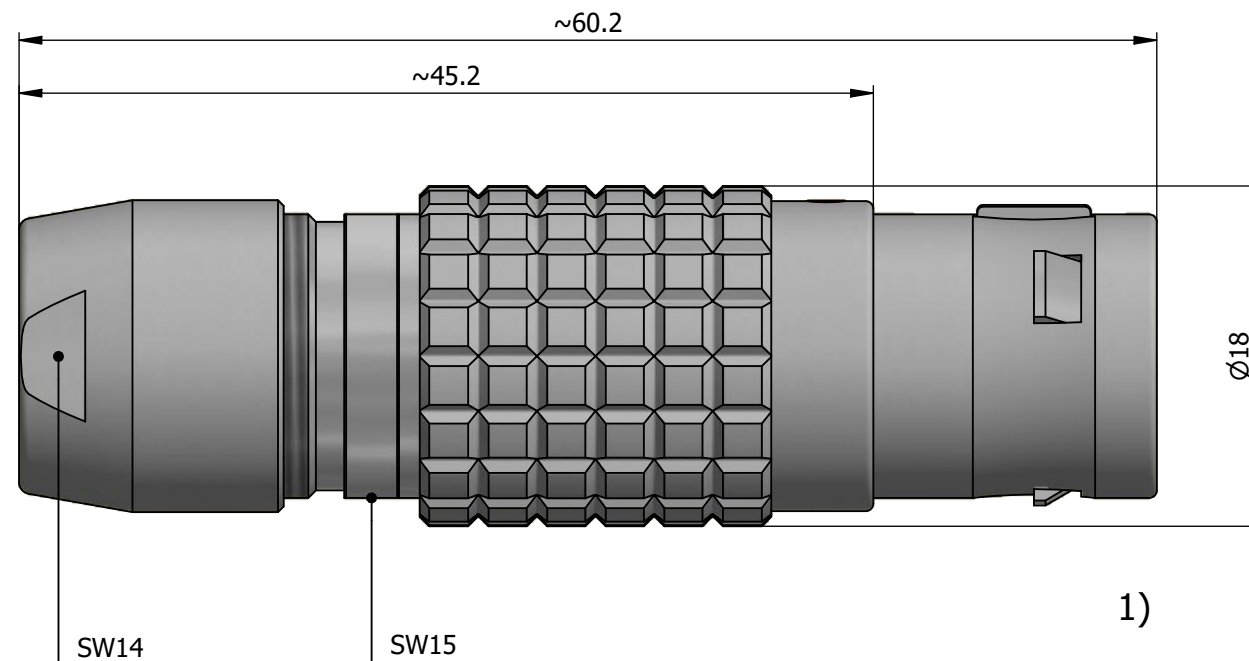

All dimensions are in millimeters (mm)

Alignment Key
Front View

Insert Configuration
Rear View

Note:

1) This picture is generic and for illustrative purposes only, and may show different keying, materials, colour, finish, and contact configuration. Minor shape or feature variations to actual item may be present.

All additional information are documented on the datasheet (See below link or QR Code)
www.lemo.com/pdf/FGG.3B.310.CYZD92.pdf

Model	Alignment Key	Series	Insert Config.	Housing	Insulator	Contact	Collet Type	Cable Ø	Variant
FGG	.3B	.310	.CYZD92						