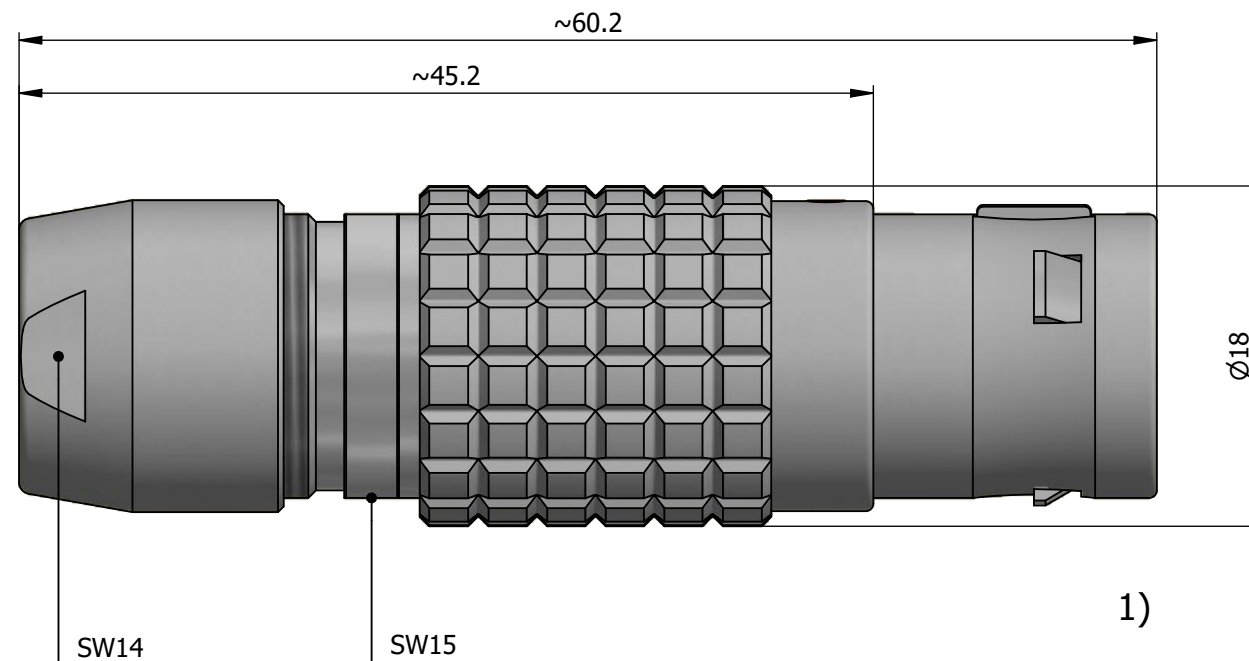

All dimensions are in millimeters (mm)

Alignment Key  
Front View

Insert Configuration  
Rear View

**Note:**

1) This picture is generic and for illustrative purposes only, and may show different keying, materials, colour, finish, and contact configuration. Minor shape or feature variations to actual item may be present.

All additional information are documented on the datasheet (See below link or QR Code)  
[www.lemo.com/pdf/FGG.3B.306.CYZD11.pdf](http://www.lemo.com/pdf/FGG.3B.306.CYZD11.pdf)

Model	Alignment Key	Series	Insert Config.	Housing	Insulator	Contact	Collet Type	Cable Ø	Variant
FGG	.3B	.306	.CYZD	11					