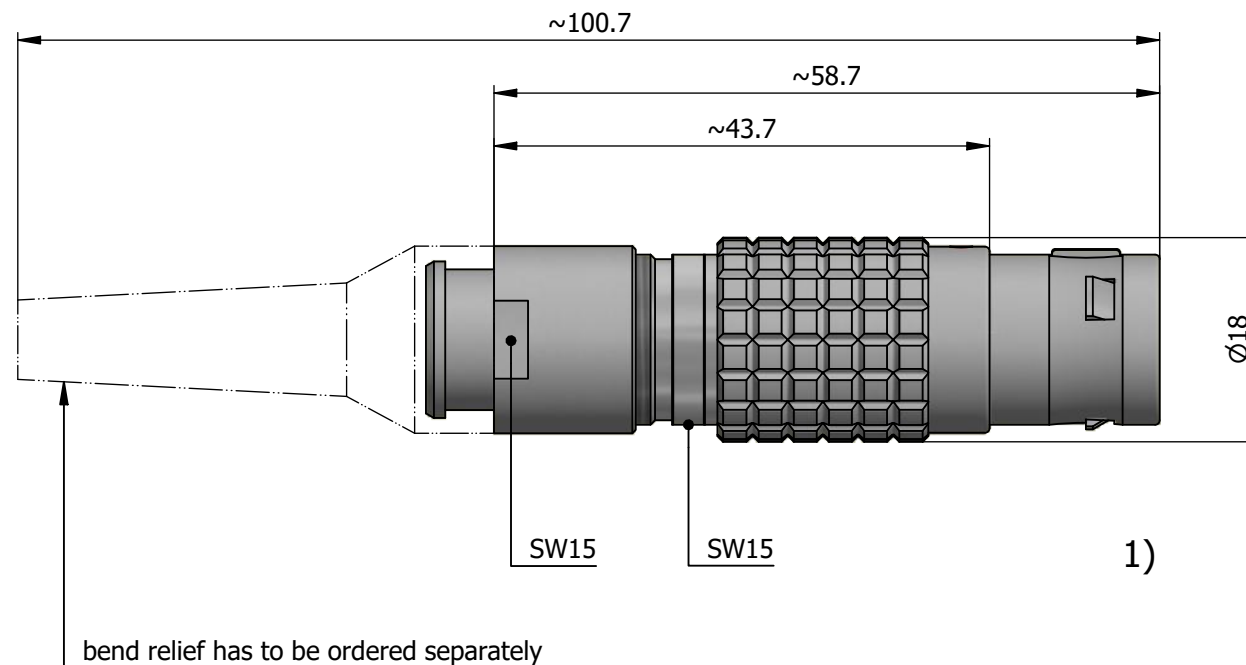

All dimensions are in millimeters (mm)

Alignment Key
Front View

Insert Configuration
Rear View

Note:

1) This picture is generic and for illustrative purposes only, and may show different keying, materials, colour, finish, and contact configuration. Minor shape or feature variations to actual item may be present.

All additional information are documented on the datasheet (See below link or QR Code)
www.lemo.com/pdf/FGG.3B.03A.CLZD72Z.pdf

Model	Alignment Key	Series	Insert Config.	Housing	Insulator	Contact	Collet Type	Cable Ø	Variant
FGG	.3B	.03A	.CLZD	72Z					