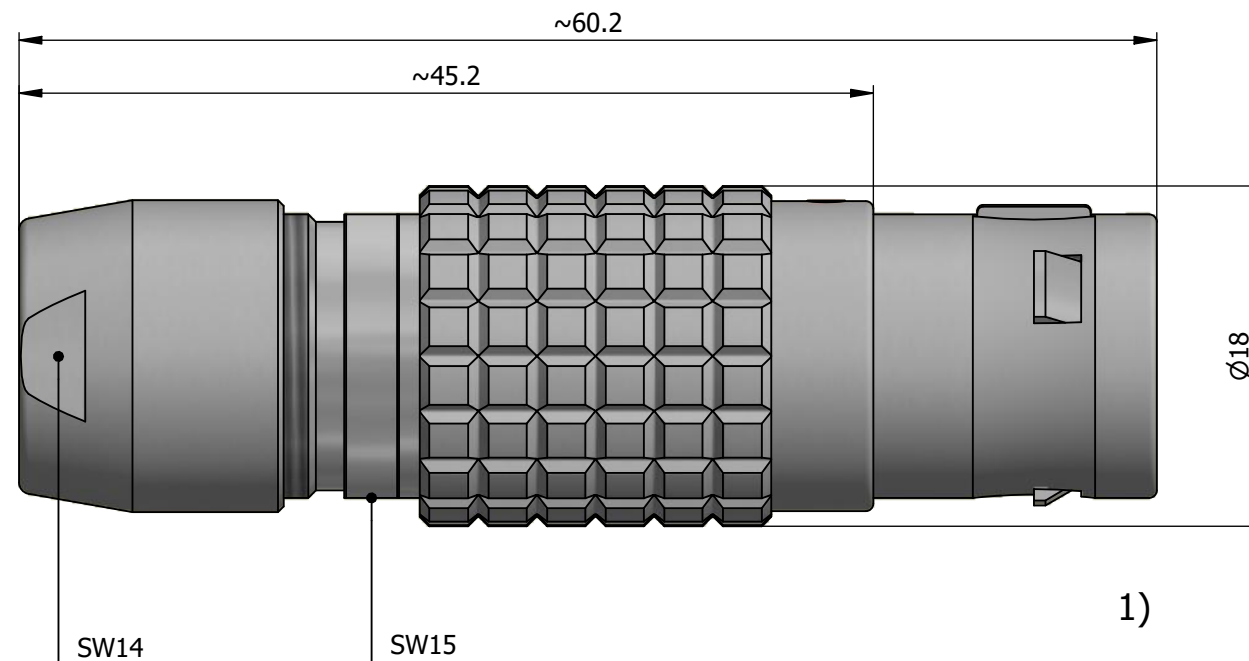

All dimensions are in millimeters (mm)

Alignment Key
Front View

Insert Configuration
Rear View

Note:

1) This picture is generic and for illustrative purposes only, and may show different keying, materials, colour, finish, and contact configuration. Minor shape or feature variations to actual item may be present.

All additional information are documented on the datasheet (See below link or QR Code)
www.lemo.com/pdf/FGG.3B.03A.CLZD62.pdf

Model	Alignment Key	Series	Insert Config.	Housing	Insulator	Contact	Collet Type	Cable Ø	Variant
FGG	.3B	.03A	.CLZD62						