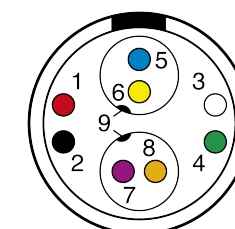

All dimensions are in millimeters (mm)

Alignment Key
Front View

Insert Configuration
Rear View

9: Drain

Note:

1) This picture is generic and for illustrative purposes only, and may show different keying, materials, colour, finish, and contact configuration. Minor shape or feature variations to actual item may be present.

All additional information are documented on the datasheet (See below link or QR Code)
www.lemo.com/pdf/FGG.2T.542.KLAC60.pdf

Model	Alignment Key	Series	Insert Config.	Housing	Insulator	Contact	Collet Type	Cable Ø	Variant
FGG.2T.542.KLAC60									