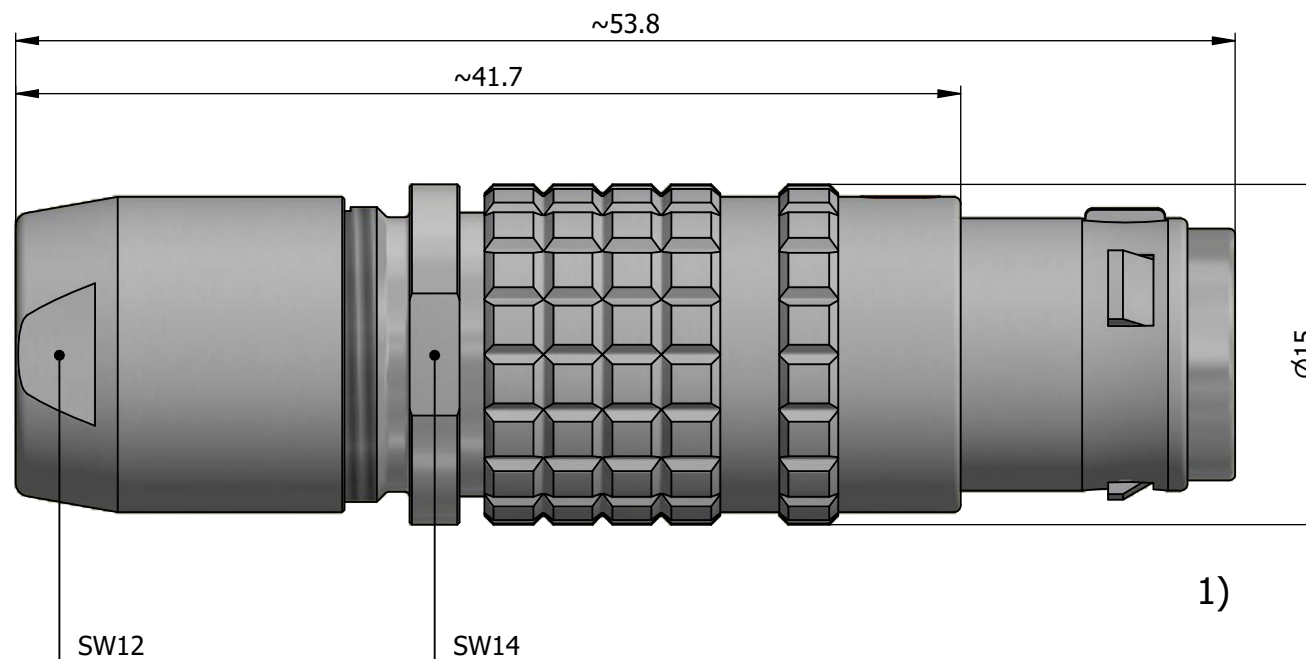

All dimensions are in millimeters (mm)

Alignment Key
Front View

Insert Configuration
Rear View

9: Drain

Note:

1) This picture is generic and for illustrative purposes only, and may show different keying, materials, colour, finish, and contact configuration. Minor shape or feature variations to actual item may be present.

All additional information are documented on the datasheet (See below link or QR Code)
www.lemo.com/pdf/FGG.2T.542.KLAC60.pdf

Model	Alignment Key	Series	Insert Config.	Housing	Insulator	Contact	Collet Type	Cable Ø	Variant
FGG.2T.542.KLAC60									