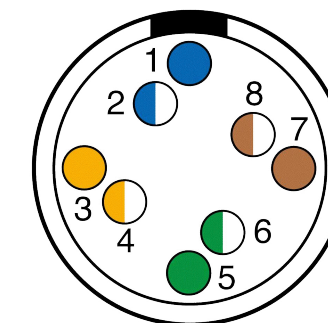

All dimensions are in millimeters (mm)

Alignment Key
Front View

Insert Configuration
Rear View

Note:

1) This picture is generic and for illustrative purposes only, and may show different keying, materials, colour, finish, and contact configuration. Minor shape or feature variations to actual item may be present.

All additional information are documented on the datasheet (See below link or QR Code)
www.lemo.com/pdf/FGG.2T.514.CYCC75Z.pdf

Model	Alignment Key	Series	Insert Config.	Housing	Insulator	Contact	Collet Type	Cable Ø	Variant
FGG	.2T	.514	.CYCC	75Z					

Datasheet

Straight plug, cable collet and nut for fitting a bend relief

Series 2T

LEMO
 LEMO SA
 Chemin des Champs-Courbes 28
 1024 Ecublens - SWITZERLAND

Tel. (+41 21) 695 16 00
 email : info@lemo.com
 www.lemo.com