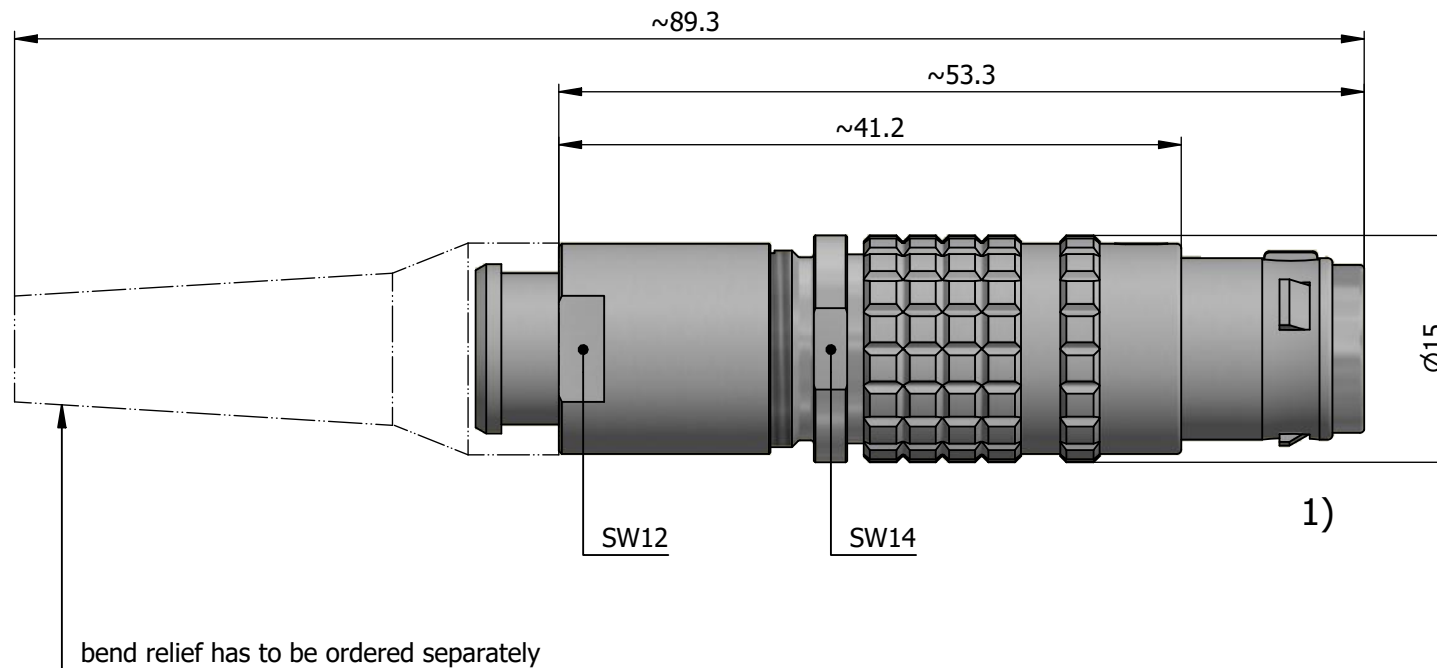

All dimensions are in millimeters (mm)

Alignment Key
Front View

Insert Configuration
Rear View

Note:

1) This picture is generic and for illustrative purposes only, and may show different keying, materials, colour, finish, and contact configuration. Minor shape or feature variations to actual item may be present.

All additional information are documented on the datasheet (See below link or QR Code)
www.lemo.com/pdf/FGG.2T.514.CYCC75Z.pdf

Model	Alignment Key	Series	Insert Config.	Housing	Insulator	Contact	Collet Type	Cable Ø	Variant
FGG	.2T	.514	.CYCC	75Z					

Datasheet

Straight plug, cable collet and nut for fitting a bend relief

Series 2T

LEMO
 LEMO SA
 Chemin des Champs-Courbes 28
 1024 Ecublens - SWITZERLAND

Tel. (+41 21) 695 16 00
 email : info@lemo.com
 www.lemo.com