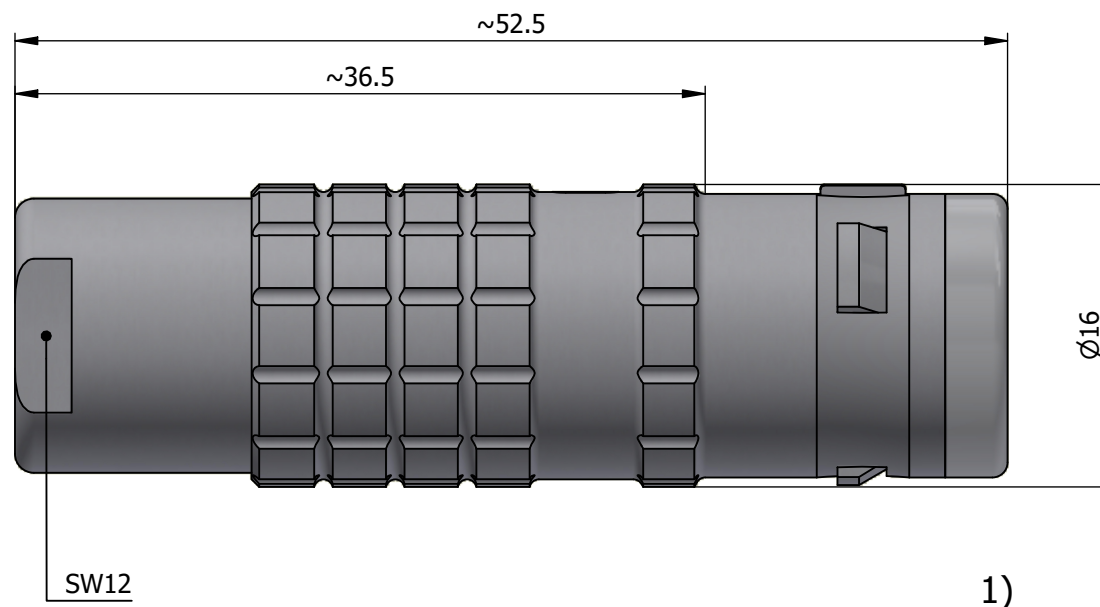

All dimensions are in millimeters (mm)

Alignment Key  
Front View

Insert Configuration  
Rear View

Contact 1, 3: Iron (+)  
Contact 2, 4: Konstantan (-)

**Note:**

1) This picture is generic and for illustrative purposes only, and may show different keying, materials, colour, finish, and contact configuration. Minor shape or feature variations to actual item may be present.

All additional information are documented on the datasheet (See below link or QR Code)  
[www.lemo.com/pdf/FGG.2K.902.CLJC40.pdf](http://www.lemo.com/pdf/FGG.2K.902.CLJC40.pdf)

|       |               |        |                |         |           |         |             |         |         |
|-------|---------------|--------|----------------|---------|-----------|---------|-------------|---------|---------|
| Model | Alignment Key | Series | Insert Config. | Housing | Insulator | Contact | Collet Type | Cable Ø | Variant |
| FGG   | .2K           | .902   | .CLJC          | 40      |           |         |             |         |         |