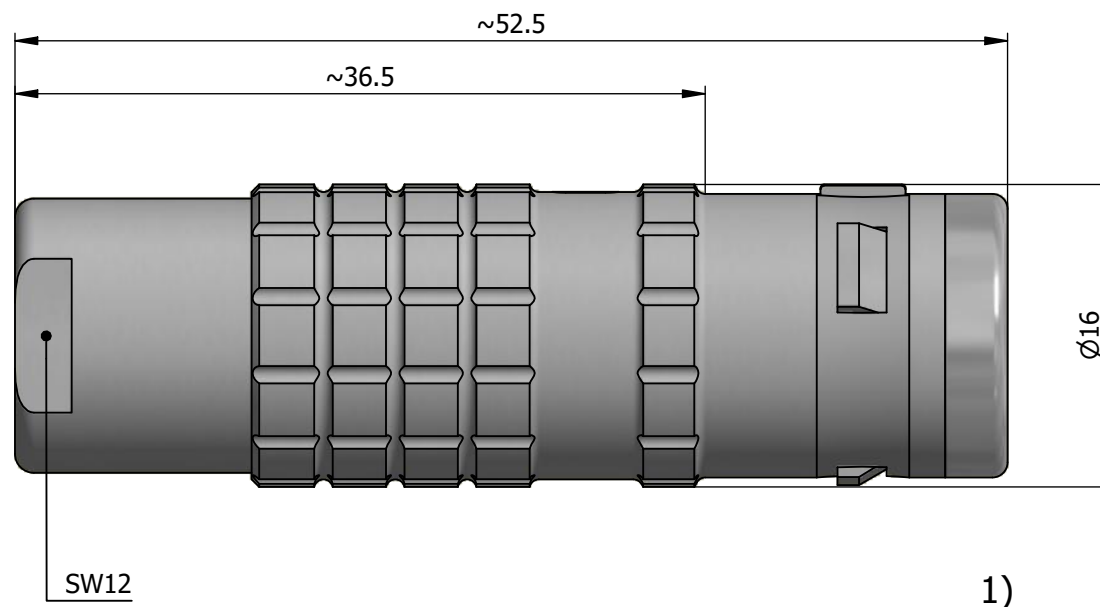

All dimensions are in millimeters (mm)

Alignment Key
Front View

Insert Configuration
Rear View

Note:

1) This picture is generic and for illustrative purposes only, and may show different keying, materials, colour, finish, and contact configuration. Minor shape or feature variations to actual item may be present.

All additional information are documented on the datasheet (See below link or QR Code)
www.lemo.com/pdf/FGG.2K.542.CLAC60.pdf

Model	Alignment Key	Series	Insert Config.	Housing	Insulator	Contact	Collet Type	Cable Ø	Variant
FGG	.2K	.542	.CLAC60						