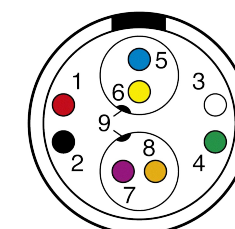

All dimensions are in millimeters (mm)

Alignment Key
Front View

Insert Configuration
Rear View

Note:

1) This picture is generic and for illustrative purposes only, and may show different keying, materials, colour, finish, and contact configuration. Minor shape or feature variations to actual item may be present.

All additional information are documented on the datasheet (See below link or QR Code)
www.lemo.com/pdf/FGG.2K.542.CLAC60.pdf

Model	Alignment Key	Series	Insert Config.	Housing	Insulator	Contact	Collet Type	Cable Ø	Variant
FGG	.2K	.542	.CLAC60						