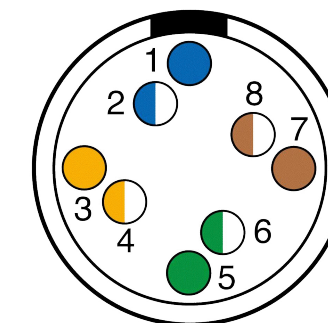

All dimensions are in millimeters (mm)

Alignment Key  
Front View

Insert Configuration  
Rear View

**Note:**

1) This picture is generic and for illustrative purposes only, and may show different keying, materials, colour, finish, and contact configuration. Minor shape or feature variations to actual item may be present.

All additional information are documented on the datasheet (See below link or QR Code)  
[www.lemo.com/pdf/FGG.2K.514.CYCC75.pdf](http://www.lemo.com/pdf/FGG.2K.514.CYCC75.pdf)

Model	Alignment Key	Series	Insert Config.	Housing	Insulator	Contact	Collet Type	Cable Ø	Variant
FGG	.2K	.514	.CYCC	75					

Datasheet

**Straight plug, cable collet**

Series 2K

**LEMO**  
 LEMO SA  
 Chemin des Champs-Courbes 28  
 1024 Ecublens - SWITZERLAND

Tel. (+41 21) 695 16 00  
 email : info@lemo.com  
 www.lemo.com

CD

Drawn	27.10.2022	MARI / MARI
Checked	27.10.2022	OBAR
Modified	00	27.10.2022 / MARI
DO NOT SCALE DRAWING		