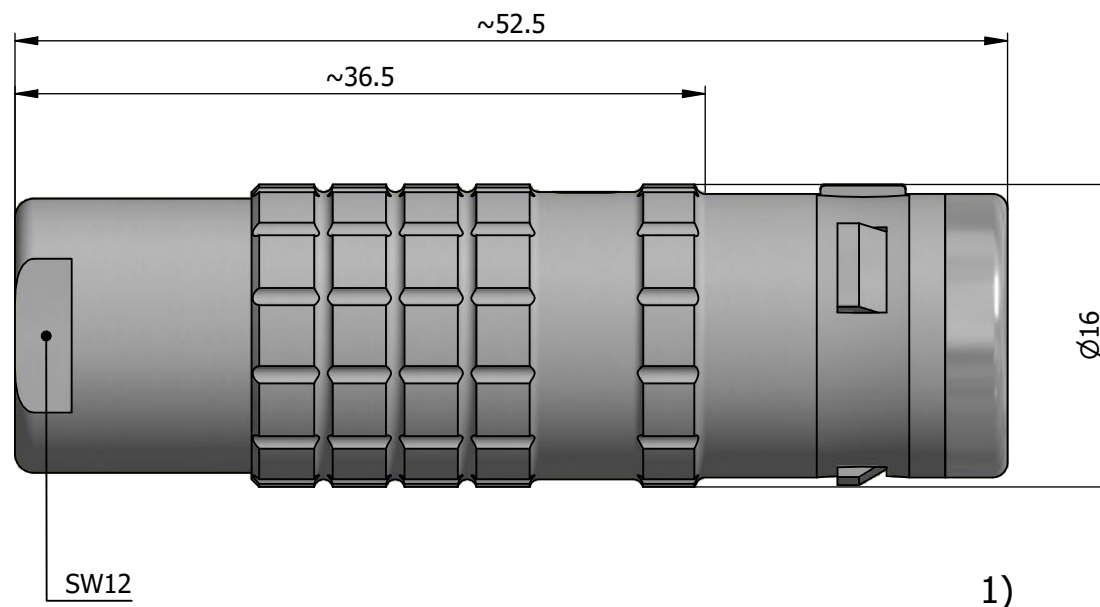

All dimensions are in millimeters (mm)

Alignment Key  
Front View

Insert Configuration  
Rear View

**Note:**

1) This picture is generic and for illustrative purposes only, and may show different keying, materials, colour, finish, and contact configuration. Minor shape or feature variations to actual item may be present.

All additional information are documented on the datasheet (See below link or QR Code)  
[www.lemo.com/pdf/FGG.2K.514.CYCC75.pdf](http://www.lemo.com/pdf/FGG.2K.514.CYCC75.pdf)

Model	Alignment Key	Series	Insert Config.	Housing	Insulator	Contact	Collet Type	Cable Ø	Variant
FGG	.2K	.514	.CYCC	75					