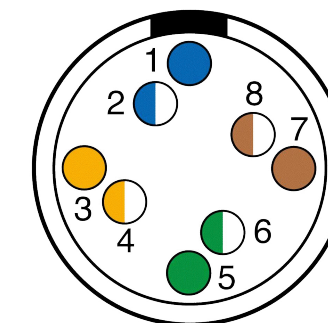

All dimensions are in millimeters (mm)

Alignment Key  
Front View

Insert Configuration  
Rear View

**Note:**

1) This picture is generic and for illustrative purposes only, and may show different keying, materials, colour, finish, and contact configuration. Minor shape or feature variations to actual item may be present.

All additional information are documented on the datasheet (See below link or QR Code)  
[www.lemo.com/pdf/FGG.2K.514.CYCC70.pdf](http://www.lemo.com/pdf/FGG.2K.514.CYCC70.pdf)

Model	Alignment Key	Series	Insert Config.	Housing	Insulator	Contact	Collet Type	Cable Ø	Variant
FGG.2K.514.CYCC70									

Datasheet

**Straight plug, cable collet**

Series 2K

**LEMO**  
 LEMO SA  
 Chemin des Champs-Courbes 28  
 1024 Ecublens - SWITZERLAND

Tel. (+41 21) 695 16 00  
 email : info@lemo.com  
 www.lemo.com

CD

Drawn	27.10.2022	MARI / MARI
Checked	27.10.2022	OBAR
Modified	00	27.10.2022 / MARI
DO NOT SCALE DRAWING		