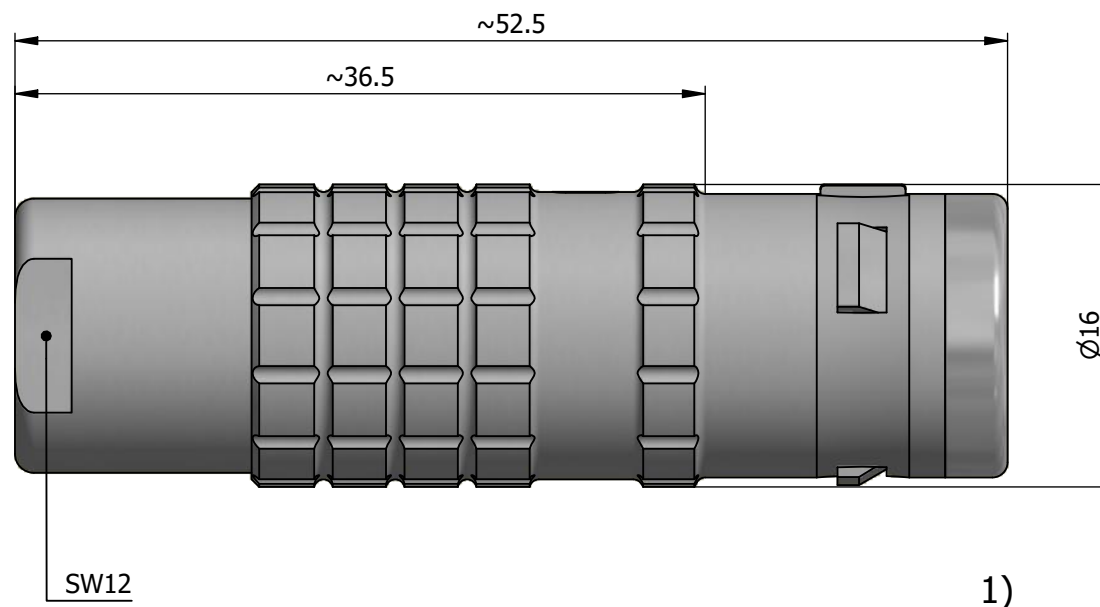

All dimensions are in millimeters (mm)

Alignment Key  
Front View

Insert Configuration  
Rear View

**Note:**

1) This picture is generic and for illustrative purposes only, and may show different keying, materials, colour, finish, and contact configuration. Minor shape or feature variations to actual item may be present.

All additional information are documented on the datasheet (See below link or QR Code)  
[www.lemo.com/pdf/FGG.2K.514.CYCC70.pdf](http://www.lemo.com/pdf/FGG.2K.514.CYCC70.pdf)

Model	Alignment Key	Series	Insert Config.	Housing	Insulator	Contact	Collet Type	Cable Ø	Variant
FGG.2K.514.CYCC70									