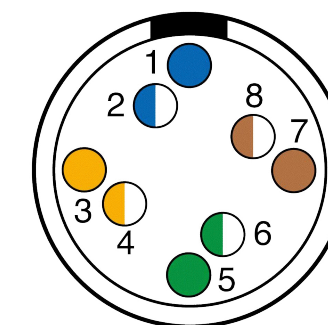

All dimensions are in millimeters (mm)

Alignment Key
Front View

Insert Configuration
Rear View

Note:

1) This picture is generic and for illustrative purposes only, and may show different keying, materials, colour, finish, and contact configuration. Minor shape or feature variations to actual item may be present.

All additional information are documented on the datasheet (See below link or QR Code)
www.lemo.com/pdf/FGG.2K.514.CYCC65.pdf

Model	Alignment Key	Series	Insert Config.	Housing	Insulator	Contact	Collet Type	Cable Ø	Variant
FGG.2K.514.CYCC65									

Datasheet

Straight plug, cable collet

Series 2K

LEMO
 LEMO SA
 Chemin des Champs-Courbes 28
 1024 Ecublens - SWITZERLAND

Tel. (+41 21) 695 16 00
 email : info@lemo.com
 www.lemo.com

CD

Drawn	27.10.2022	MARI / MARI
Checked	27.10.2022	OBAR
Modified	00	27.10.2022 / MARI
DO NOT SCALE DRAWING		