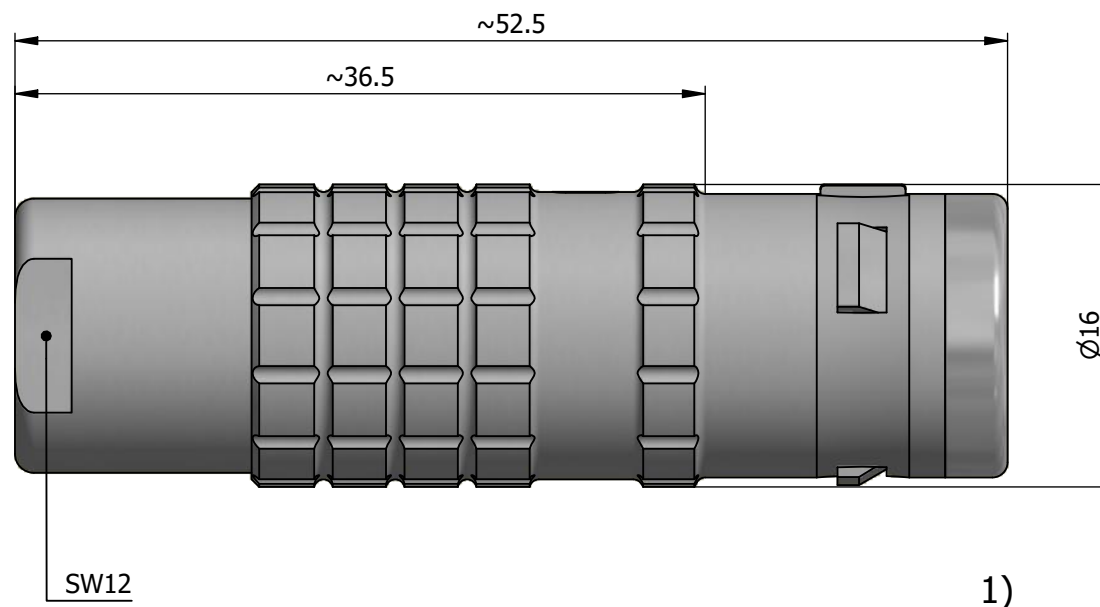

All dimensions are in millimeters (mm)

Alignment Key
Front View

Insert Configuration
Rear View

Note:

1) This picture is generic and for illustrative purposes only, and may show different keying, materials, colour, finish, and contact configuration. Minor shape or feature variations to actual item may be present.

All additional information are documented on the datasheet (See below link or QR Code)
www.lemo.com/pdf/FGG.2K.514.CYCC65.pdf

Model	Alignment Key	Series	Insert Config.	Housing	Insulator	Contact	Collet Type	Cable Ø	Variant
FGG.2K.514.CYCC65									