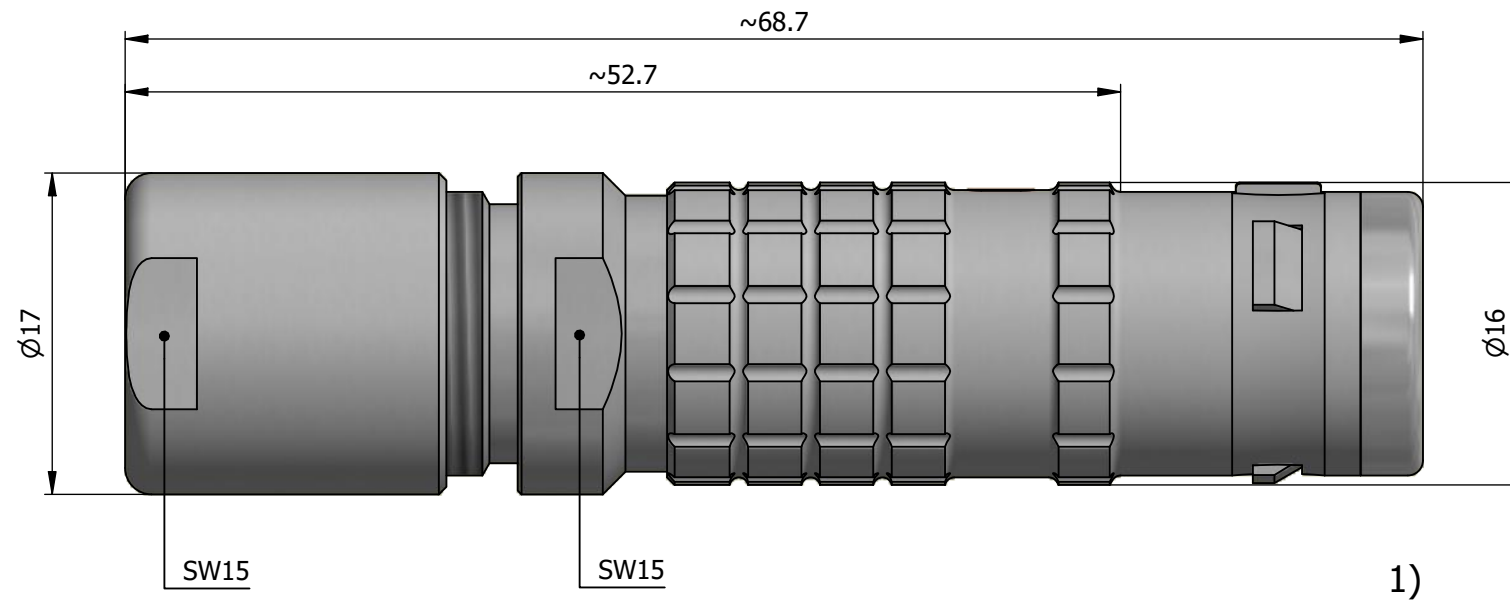

All dimensions are in millimeters (mm)

Alignment Key
Front View

Insert Configuration
Rear View

Note:

1) This picture is generic and for illustrative purposes only, and may show different keying, materials, colour, finish, and contact configuration. Minor shape or feature variations to actual item may be present.

All additional information are documented on the datasheet (See below link or QR Code)
www.lemo.com/pdf/FGG.2K.314.CYZK10H.pdf

Model	Alignment Key	Series	Insert Config.	Housing	Insulator	Contact	Collet Type	Cable Ø	Variant
FGG	.2K	.314	.CYZK	10H					

<p>Datasheet</p>	<p>Straight plug, oversize cable collet</p> <p>Series 2K</p>		<p>Drawn</p> <p>04.11.2021</p> <p>MARI/MARI</p>
	<p>LEMO SA Chemin des Champs-Courbes 28 1024 Ecublens - SWITZERLAND</p>		<p>Checked</p> <p>04.11.2021</p> <p>OBAR</p>
	<p>Tel. (+41 21) 695 16 00 email : info@lemo.com www.lemo.com</p>		<p>Modified</p> <p>00</p> <p>04.11.2021/MARI</p>
	<p>CD</p>		<p>DO NOT SCALE DRAWING</p>