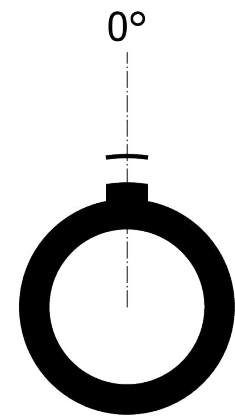

All dimensions are in millimeters (mm)

Alignment Key
Front View

Insert Configuration
Rear View

Note:

1) This picture is generic and for illustrative purposes only, and may show different keying, materials, colour, finish, and contact configuration. Minor shape or feature variations to actual item may be present.

All additional information are documented on the datasheet (See below link or QR Code)
www.lemo.com/pdf/FGG.2K.314.CYZK10H.pdf

Model	Alignment Key	Series	Insert Config.	Housing	Insulator	Contact	Collet Type	Cable Ø	Variant
FGG	.2K	.314	.CYZK	10H					

<p>Datasheet</p>	<p>Straight plug, oversize cable collet</p> <p>Series 2K</p>		<p>Drawn</p> <p>04.11.2021</p> <p>MARI/MARI</p>
	<p>LEMO SA Chemin des Champs-Courbes 28 1024 Ecublens - SWITZERLAND</p>		<p>Checked</p> <p>04.11.2021</p> <p>OBAR</p>
	<p>Tel. (+41 21) 695 16 00 email : info@lemo.com www.lemo.com</p>		<p>Modified</p> <p>00</p> <p>04.11.2021/MARI</p>
	<p>CD</p>		<p>DO NOT SCALE DRAWING</p>