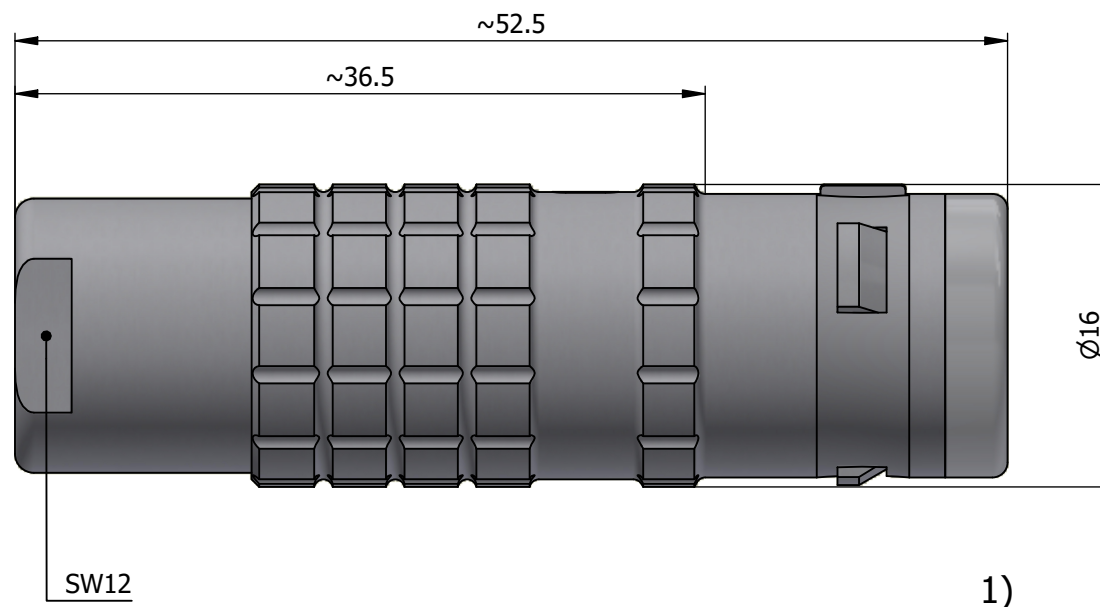

All dimensions are in millimeters (mm)

Alignment Key
Front View

Insert Configuration
Rear View

Note:

1) This picture is generic and for illustrative purposes only, and may show different keying, materials, colour, finish, and contact configuration. Minor shape or feature variations to actual item may be present.

All additional information are documented on the datasheet (See below link or QR Code)
www.lemo.com/pdf/FGG.2K.243.CLAC852.pdf

Model	Alignment Key	Series	Insert Config.	Housing	Insulator	Contact	Collet Type	Cable Ø	Variant
FGG	.2K	.243	.CLAC	852					