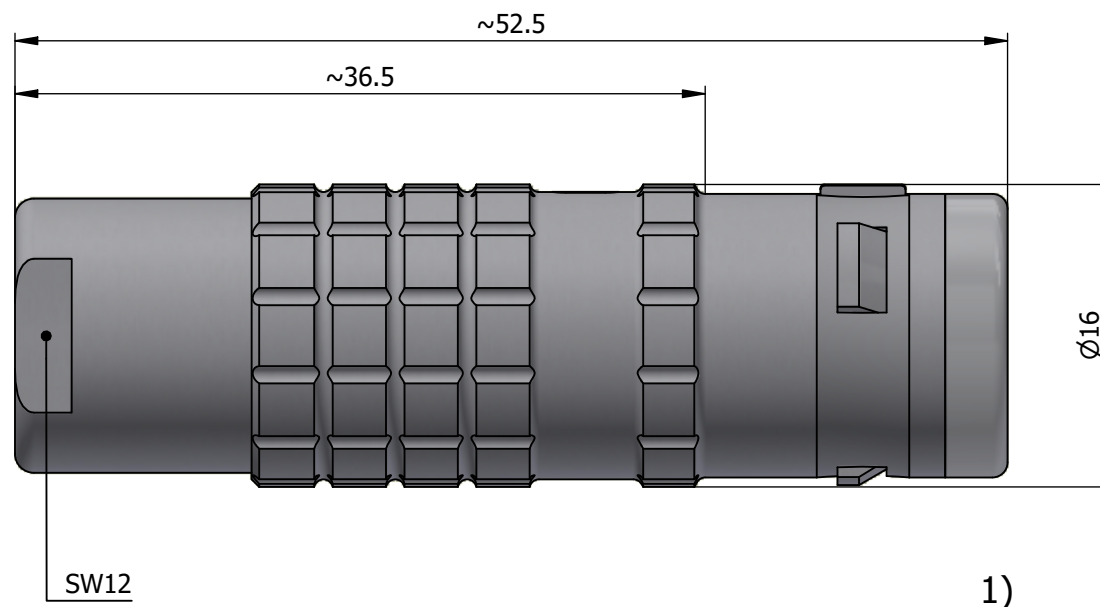

All dimensions are in millimeters (mm)

Alignment Key
Front View

Insert Configuration
Rear View

Note:

1) This picture is generic and for illustrative purposes only, and may show different keying, materials, colour, finish, and contact configuration. Minor shape or feature variations to actual item may be present.

All additional information are documented on the datasheet (See below link or QR Code)
www.lemo.com/pdf/FGG.2K.243.CLAC602.pdf

Model	Alignment Key	Series	Insert Config.	Housing	Insulator	Contact	Collet Type	Cable Ø	Variant
FGG	.2K	.243	.CLAC602						