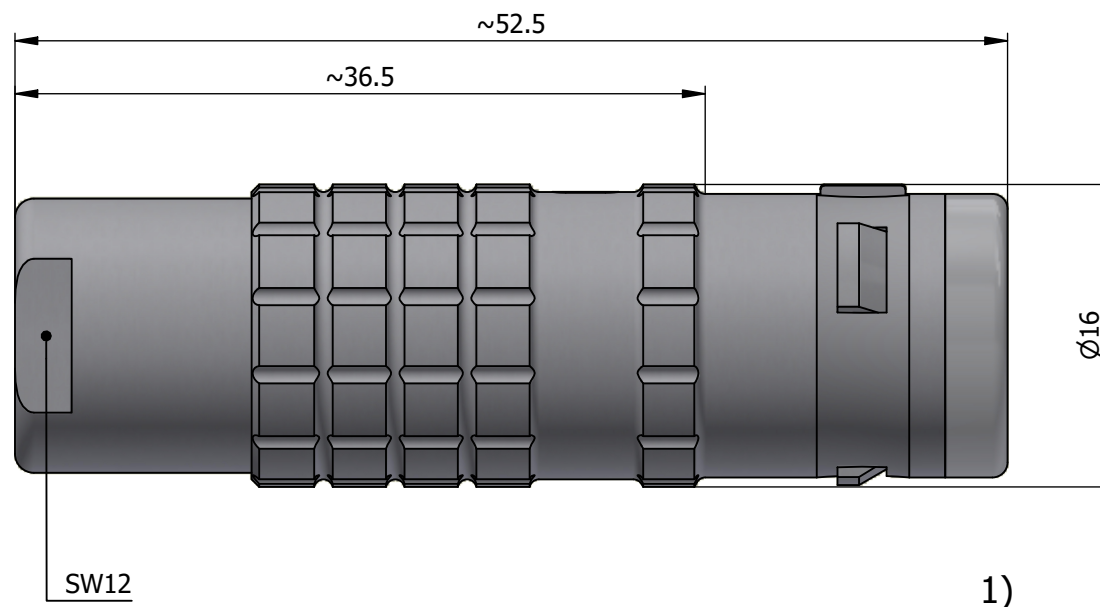

All dimensions are in millimeters (mm)

Alignment Key
Front View

Insert Configuration
Rear View

Note:

1) This picture is generic and for illustrative purposes only, and may show different keying, materials, colour, finish, and contact configuration. Minor shape or feature variations to actual item may be present.

All additional information are documented on the datasheet (See below link or QR Code)
www.lemo.com/pdf/FGG.2K.232.CLAC801.pdf

Model	Alignment Key	Series	Insert Config.	Housing	Insulator	Contact	Collet Type	Cable Ø	Variant
FGG	.2K	.232	.CLAC	801					