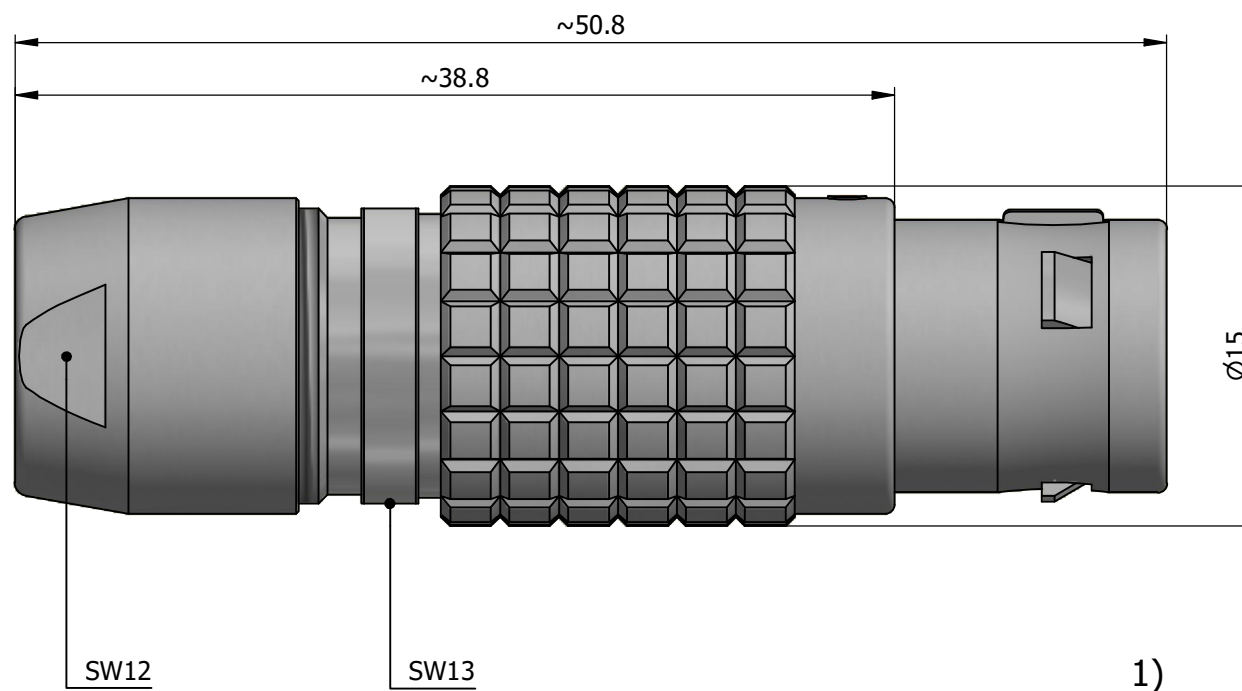

All dimensions are in millimeters (mm)

Alignment Key
Front View

Insert Configuration
Rear View

Note:

1) This picture is generic and for illustrative purposes only, and may show different keying, materials, colour, finish, and contact configuration. Minor shape or feature variations to actual item may be present.

All additional information are documented on the datasheet (See below link or QR Code)
www.lemo.com/pdf/FGG.2B.932.CLAD991.pdf

Model	Alignment Key	Series	Insert Config.	Housing	Insulator	Contact	Collet Type	Cable Ø	Variant
FGG	.2B	.932	.CLAD	991					