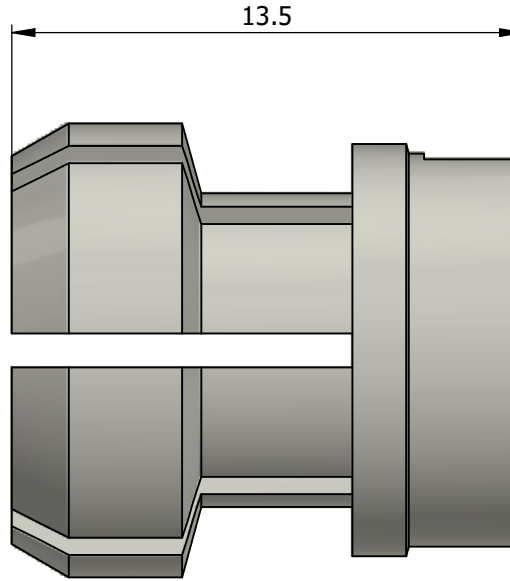

All dimensions are in millimeters (mm)

All additional information are documented on the datasheet (See below link or QR Code)
www.lemo.com/pdf/FGG.2B.742.DN.pdf

Datasheet

Collet for cable $\phi 3.2 - \phi 4.2$