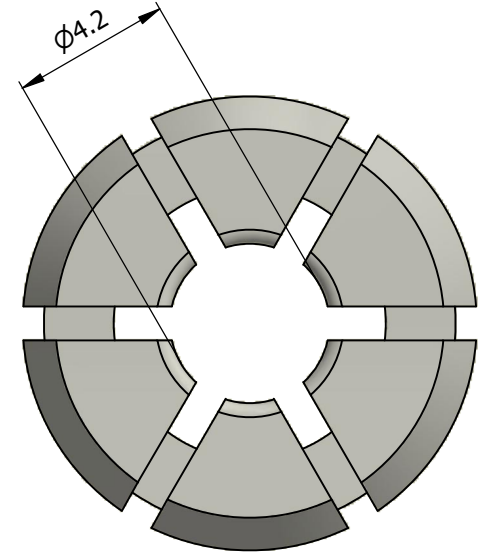

All dimensions are in millimeters (mm)

All additional information are documented on the datasheet (See below link or QR Code)
www.lemo.com/pdf/FGG.2B.742.DN.pdf

Datasheet

Collet for cable $\phi 3.2 - \phi 4.2$