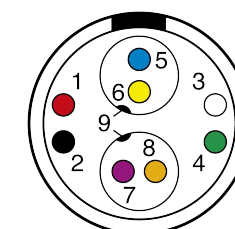

All dimensions are in millimeters (mm)

Alignment Key
Front View

Insert Configuration
Rear View

Note:

1) This picture is generic and for illustrative purposes only, and may show different keying, materials, colour, finish, and contact configuration. Minor shape or feature variations to actual item may be present.

All additional information are documented on the datasheet (See below link or QR Code)
www.lemo.com/pdf/FGG.2B.542.CLAD62.pdf

Model	Alignment Key	Series	Insert Config.	Housing	Insulator	Contact	Collet Type	Cable Ø	Variant
FGG	.2B	.542	.CLAD62						