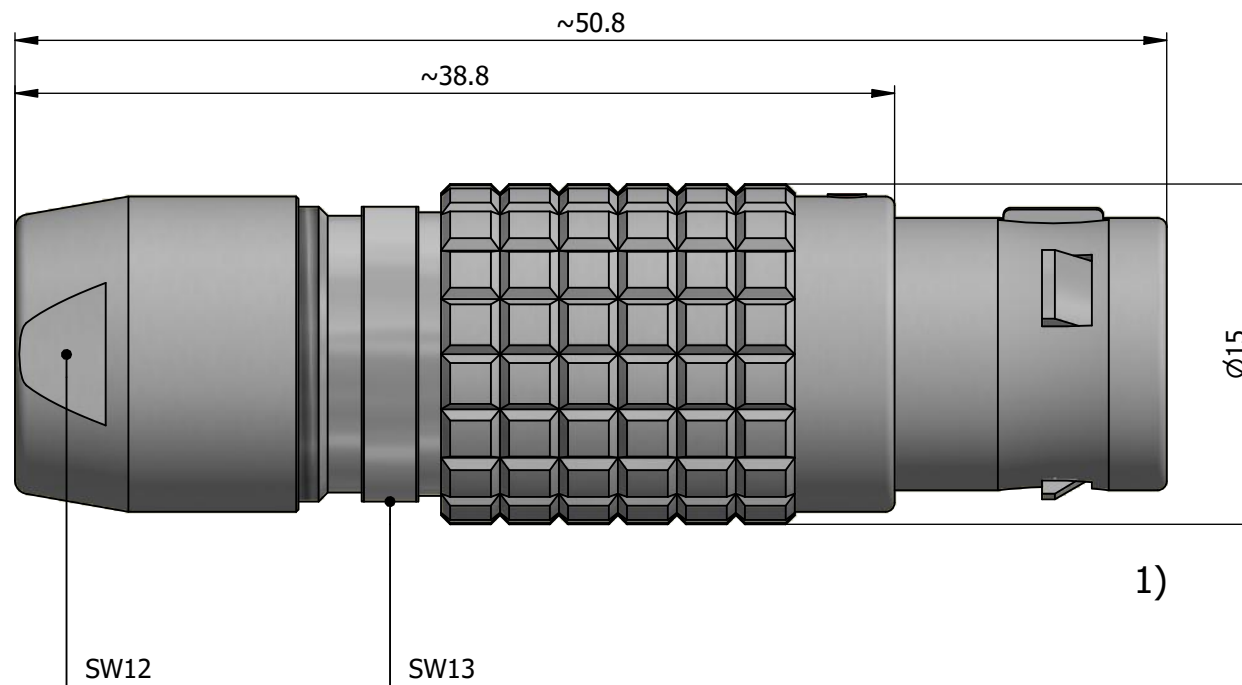

All dimensions are in millimeters (mm)

Alignment Key
Front View

Insert Configuration
Rear View

Note:

1) This picture is generic and for illustrative purposes only, and may show different keying, materials, colour, finish, and contact configuration. Minor shape or feature variations to actual item may be present.

All additional information are documented on the datasheet (See below link or QR Code)
www.lemo.com/pdf/FGG.2B.542.CLAD62.pdf

Model	Alignment Key	Series	Insert Config.	Housing	Insulator	Contact	Collet Type	Cable Ø	Variant
FGG	.2B	.542	.CLAD62						