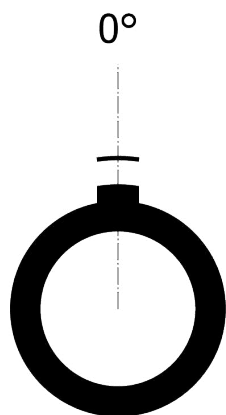

All dimensions are in millimeters (mm)

Alignment Key  
Front View

Insert Configuration  
Rear View

**Note:**

1) This picture is generic and for illustrative purposes only, and may show different keying, materials, colour, finish, and contact configuration. Minor shape or feature variations to actual item may be present.