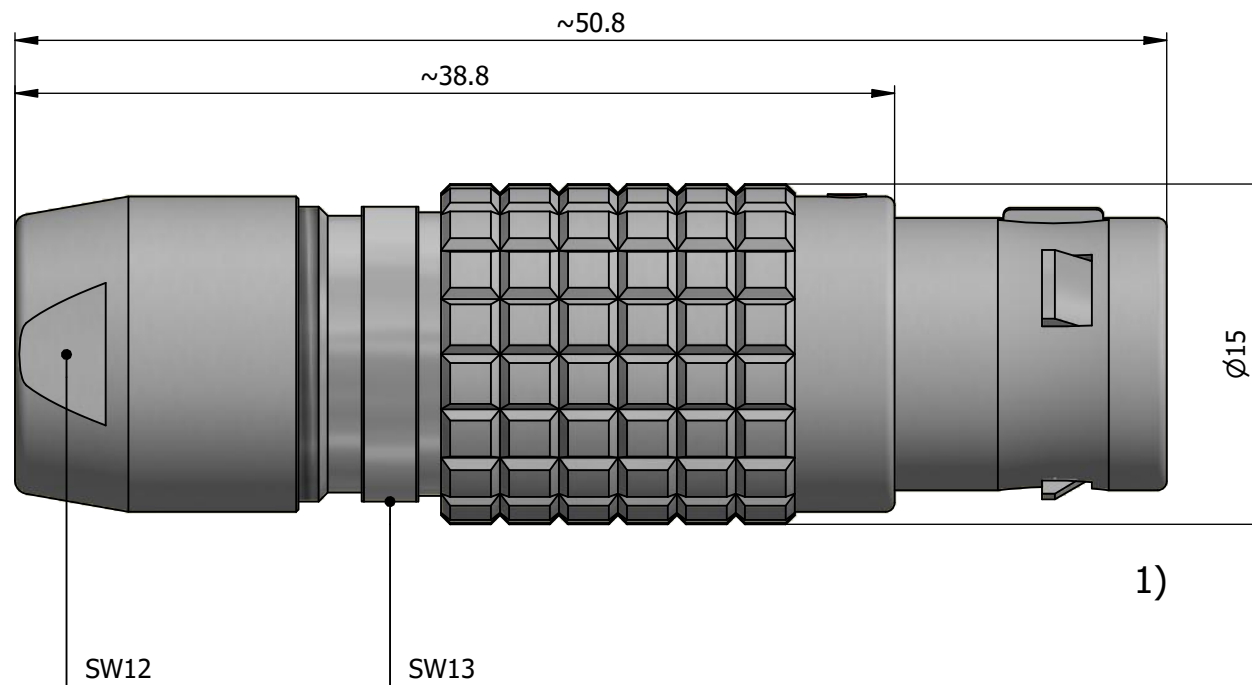

All dimensions are in millimeters (mm)

Alignment Key  
Front View

Insert Configuration  
Rear View

**Note:**

1) This picture is generic and for illustrative purposes only, and may show different keying, materials, colour, finish, and contact configuration. Minor shape or feature variations to actual item may be present.

All additional information are documented on the datasheet (See below link or QR Code)  
[www.lemo.com/pdf/FGG.2B.514.CYCD92.pdf](http://www.lemo.com/pdf/FGG.2B.514.CYCD92.pdf)

Model	Alignment Key	Series	Insert Config.	Housing	Insulator	Contact	Collet Type	Cable Ø	Variant
FGG	.2B	.514	.CYCD92						