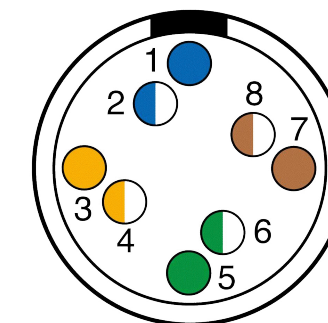

All dimensions are in millimeters (mm)

Alignment Key  
Front View

Insert Configuration  
Rear View

**Note:**

1) This picture is generic and for illustrative purposes only, and may show different keying, materials, colour, finish, and contact configuration. Minor shape or feature variations to actual item may be present.

All additional information are documented on the datasheet (See below link or QR Code)  
[www.lemo.com/pdf/FGG.2B.514.CYCD92.pdf](http://www.lemo.com/pdf/FGG.2B.514.CYCD92.pdf)

Model	Alignment Key	Series	Insert Config.	Housing	Insulator	Contact	Collet Type	Cable Ø	Variant
FGG	.2B	.514	.CYCD92						