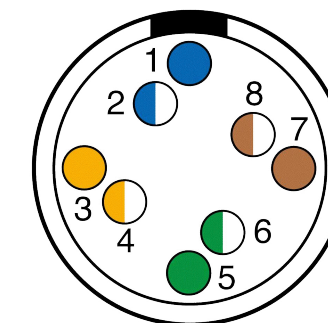

All dimensions are in millimeters (mm)

Alignment Key
Front View

Insert Configuration
Rear View

Note:

1) This picture is generic and for illustrative purposes only, and may show different keying, materials, colour, finish, and contact configuration. Minor shape or feature variations to actual item may be present.

All additional information are documented on the datasheet (See below link or QR Code)
www.lemo.com/pdf/FGG.2B.514.CYCD82.pdf

Model	Alignment Key	Series	Insert Config.	Housing	Insulator	Contact	Collet Type	Cable Ø	Variant
FGG	.2B	.514	.CYCD82						