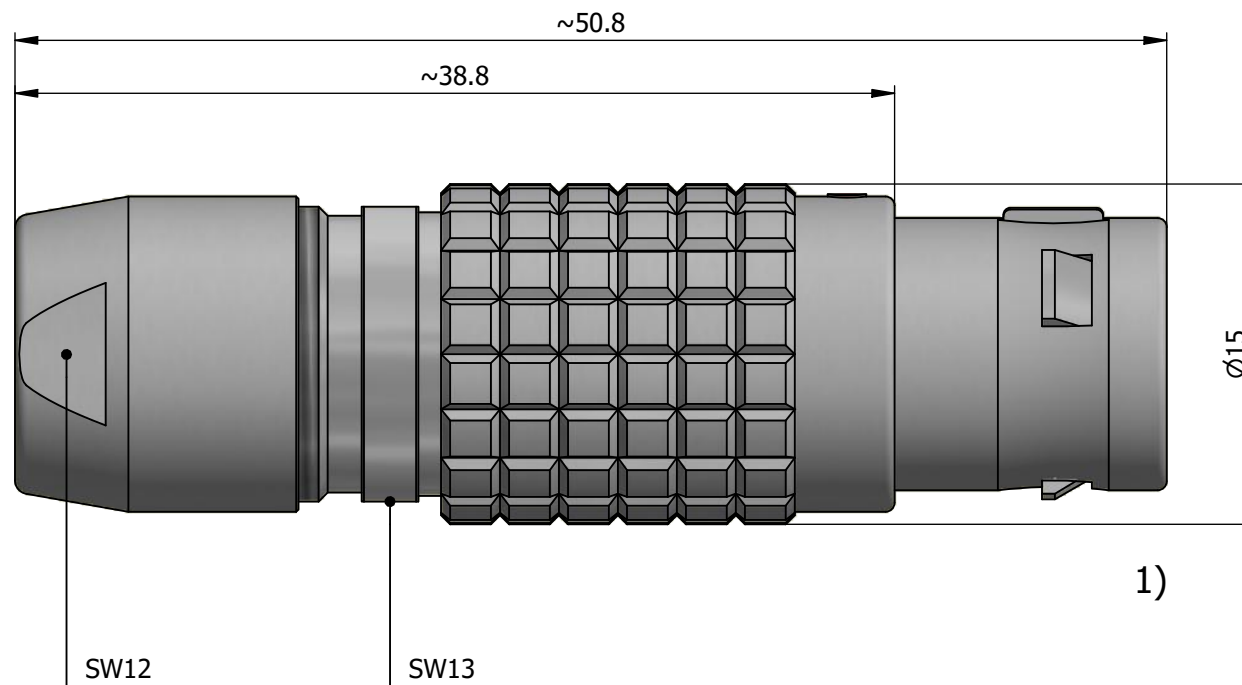

All dimensions are in millimeters (mm)

Alignment Key
Front View

Insert Configuration
Rear View

Note:

1) This picture is generic and for illustrative purposes only, and may show different keying, materials, colour, finish, and contact configuration. Minor shape or feature variations to actual item may be present.

All additional information are documented on the datasheet (See below link or QR Code)
www.lemo.com/pdf/FGG.2B.514.CYCD82.pdf

Model	Alignment Key	Series	Insert Config.	Housing	Insulator	Contact	Collet Type	Cable Ø	Variant
FGG	.2B	.514	.CYCD82						