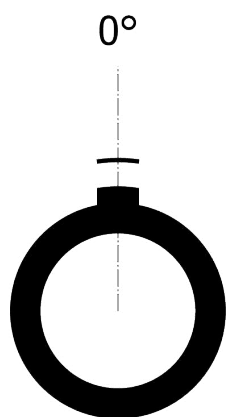

All dimensions are in millimeters (mm)

Alignment Key
Front View

Insert Configuration
Rear View

Note:

1) This picture is generic and for illustrative purposes only, and may show different keying, materials, colour, finish, and contact configuration. Minor shape or feature variations to actual item may be present.