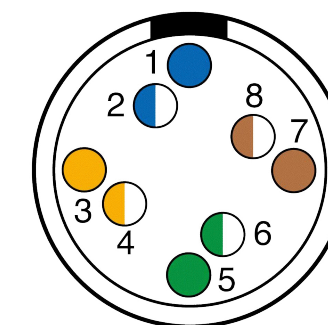

All dimensions are in millimeters (mm)

Alignment Key
Front View

Insert Configuration
Rear View

Note:

1) This picture is generic and for illustrative purposes only, and may show different keying, materials, colour, finish, and contact configuration. Minor shape or feature variations to actual item may be present.

All additional information are documented on the datasheet (See below link or QR Code)
www.lemo.com/pdf/FGG.2B.514.CYCD72.pdf

Model	Alignment Key	Series	Insert Config.	Housing	Insulator	Contact	Collet Type	Cable Ø	Variant
FGG	.2B	.514	.CYCD72						

<p>Datasheet</p>	<p>Straight plug, cable collet</p> <p>Series 2B</p>		<p>Drawn 04.02.2015 OVU / NHA</p>
	<p>LEMO SA Chemin des Champs-Courbes 28 1024 Ecublens - SWITZERLAND</p>		<p>Checked 23.11.2021 OBAR</p>
	<p>Tel. (+41 21) 695 16 00 email : info@lemo.com www.lemo.com</p>		<p>Modified 02 23.11.2021 / MARI</p>
	<p>CD</p>		<p>DO NOT SCALE DRAWING</p>