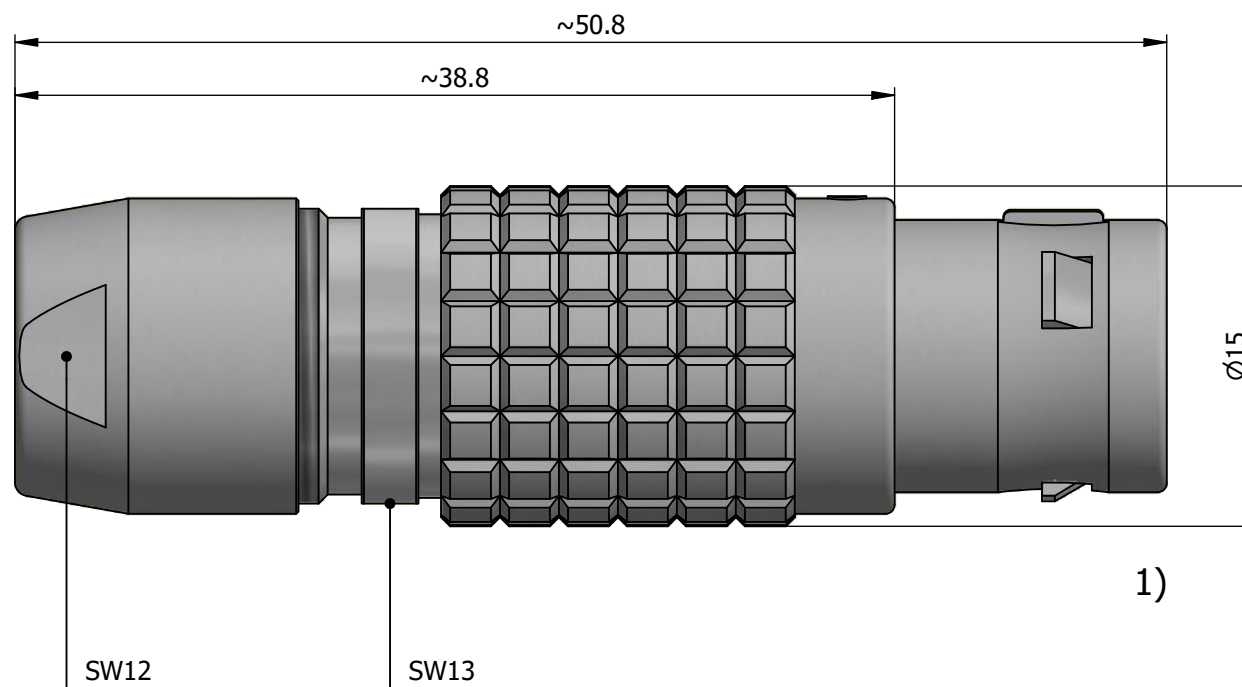

All dimensions are in millimeters (mm)

Alignment Key
Front View

Insert Configuration
Rear View

Note:

1) This picture is generic and for illustrative purposes only, and may show different keying, materials, colour, finish, and contact configuration. Minor shape or feature variations to actual item may be present.

All additional information are documented on the datasheet (See below link or QR Code)
www.lemo.com/pdf/FGG.2B.514.CYCD72.pdf

Model	Alignment Key	Series	Insert Config.	Housing	Insulator	Contact	Collet Type	Cable Ø	Variant
FGG	.2B	.514	.CYCD72						