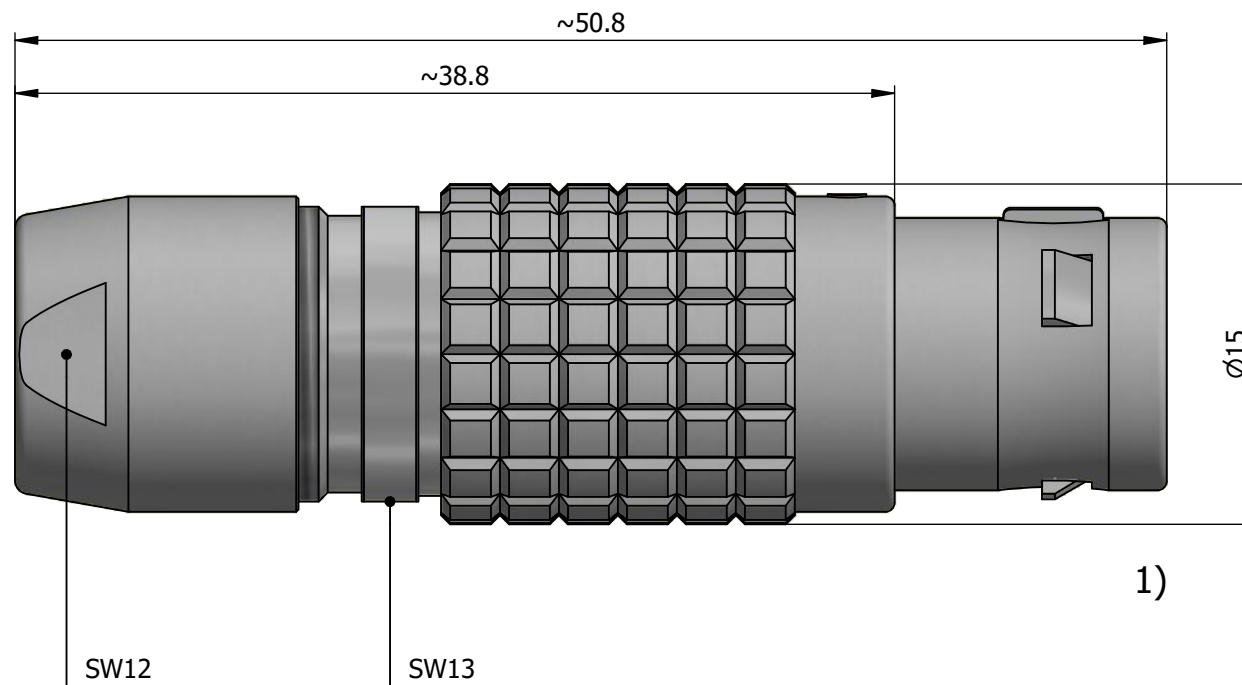

All dimensions are in millimeters (mm)

Alignment Key
Front View

Insert Configuration
Rear View

Note:

1) This picture is generic and for illustrative purposes only, and may show different keying, materials, colour, finish, and contact configuration. Minor shape or feature variations to actual item may be present.

All additional information are documented on the datasheet (See below link or QR Code)
www.lemo.com/pdf/FGG.2B.514.CLAD92.pdf

Model	Alignment Key	Series	Insert Config.	Housing	Insulator	Contact	Collet Type	Cable Ø	Variant
FGG.2B.514.CLAD92									