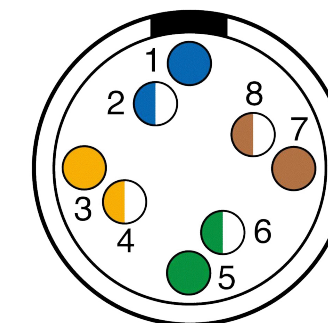

All dimensions are in millimeters (mm)

Alignment Key
Front View

Insert Configuration
Rear View

Note:

1) This picture is generic and for illustrative purposes only, and may show different keying, materials, colour, finish, and contact configuration. Minor shape or feature variations to actual item may be present.

All additional information are documented on the datasheet (See below link or QR Code)
www.lemo.com/pdf/FGG.2B.514.CLAD92.pdf

Model	Alignment Key	Series	Insert Config.	Housing	Insulator	Contact	Collet Type	Cable Ø	Variant
FGG.2B.514.CLAD92									