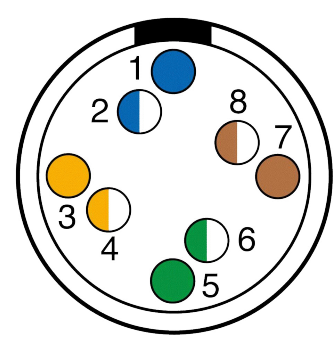

All dimensions are in millimeters (mm)

Alignment Key  
Front View

Insert Configuration  
Rear View

**Note:**

1) This picture is generic and for illustrative purposes only, and may show different keying, materials, colour, finish, and contact configuration. Minor shape or feature variations to actual item may be present.

All additional information are documented on the datasheet (See below link or QR Code)  
[www.lemo.com/pdf/FGG.2B.514.CLAD72.pdf](http://www.lemo.com/pdf/FGG.2B.514.CLAD72.pdf)

Model	Alignment Key	Series	Insert Config.	Housing	Insulator	Contact	Collet Type	Cable Ø	Variant
FGG.2B.514.CLAD72									

 Datasheet	<b>Straight plug, cable collet</b> Series 2B		Drawn 16.01.2019 OVU / NHA
	 LEMO SA Chemin des Champs-Courbes 28 1024 Ecublens - SWITZERLAND		Checked 23.11.2021 OBAR
	Tel. (+41 21) 695 16 00 email : info@lemo.com www.lemo.com		Modified 01 23.11.2021 / MARI
	CD		DO NOT SCALE DRAWING