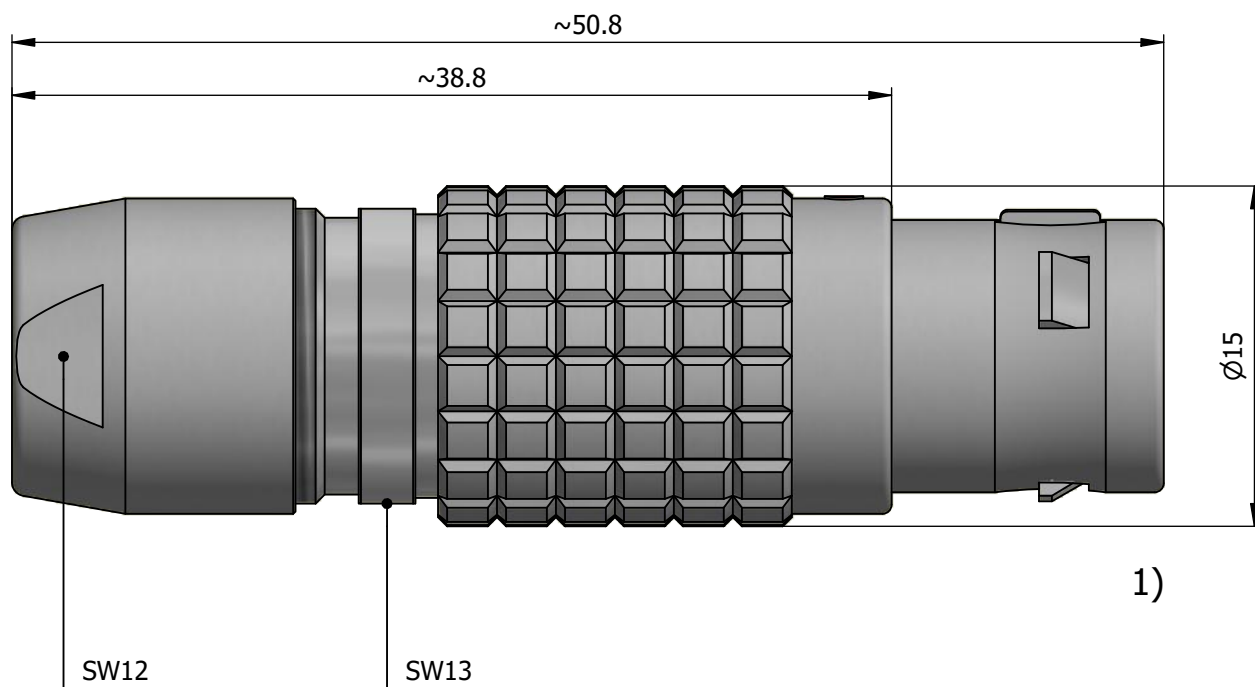

All dimensions are in millimeters (mm)

Alignment Key  
Front View

Insert Configuration  
Rear View

**Note:**

1) This picture is generic and for illustrative purposes only, and may show different keying, materials, colour, finish, and contact configuration. Minor shape or feature variations to actual item may be present.

All additional information are documented on the datasheet (See below link or QR Code)  
[www.lemo.com/pdf/FGG.2B.514.CLAD72.pdf](http://www.lemo.com/pdf/FGG.2B.514.CLAD72.pdf)

Model	Alignment Key	Series	Insert Config.	Housing	Insulator	Contact	Collet Type	Cable Ø	Variant
FGG.2B.514.CLAD72									

 Datasheet	<b>Straight plug, cable collet</b> Series 2B		Drawn 16.01.2019 OVU / NHA
	 LEMO SA Chemin des Champs-Courbes 28 1024 Ecublens - SWITZERLAND		Checked 23.11.2021 OBAR
	Tel. (+41 21) 695 16 00 email : info@lemo.com www.lemo.com		Modified 01 23.11.2021 / MARI
	CD		DO NOT SCALE DRAWING