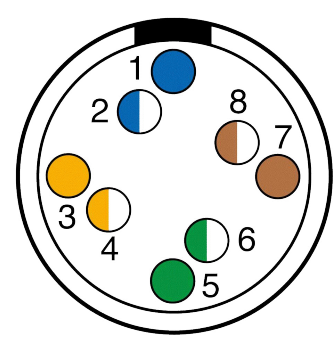

All dimensions are in millimeters (mm)

Alignment Key
Front View

Insert Configuration
Rear View

Note:

1) This picture is generic and for illustrative purposes only, and may show different keying, materials, colour, finish, and contact configuration. Minor shape or feature variations to actual item may be present.

All additional information are documented on the datasheet (See below link or QR Code)
www.lemo.com/pdf/FGG.2B.514.CLAD62.pdf

Model	Alignment Key	Series	Insert Config.	Housing	Insulator	Contact	Collet Type	Cable Ø	Variant
FGG.2B.514.CLAD62									

<p>Datasheet</p>	<p>Straight plug, cable collet</p> <p>Series 2B</p>		<table border="1"> <tr> <td>Drawn</td> <td>16.01.2019</td> <td>OVU / NHA</td> </tr> <tr> <td>Checked</td> <td>23.11.2021</td> <td>OBAR</td> </tr> <tr> <td>Modified</td> <td>01</td> <td>23.11.2021 / MARI</td> </tr> </table>	Drawn	16.01.2019	OVU / NHA	Checked	23.11.2021	OBAR	Modified	01	23.11.2021 / MARI
	Drawn	16.01.2019	OVU / NHA									
	Checked	23.11.2021	OBAR									
	Modified	01	23.11.2021 / MARI									
<p>LEMO SA Chemin des Champs-Courbes 28 1024 Ecublens - SWITZERLAND</p>		<p>Tel. (+41 21) 695 16 00 email : info@lemo.com www.lemo.com</p>										
CD	<p>FGG.2B.514.CLAD62</p>											