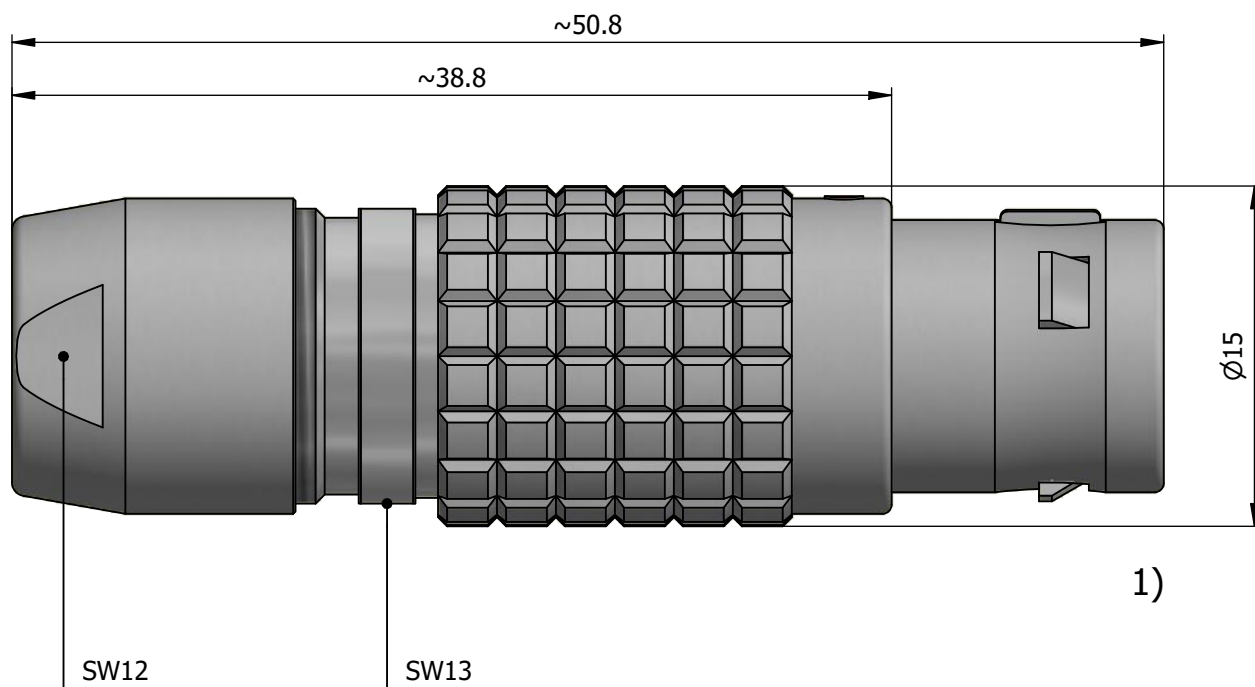

All dimensions are in millimeters (mm)

Alignment Key
Front View

Insert Configuration
Rear View

Note:

1) This picture is generic and for illustrative purposes only, and may show different keying, materials, colour, finish, and contact configuration. Minor shape or feature variations to actual item may be present.

All additional information are documented on the datasheet (See below link or QR Code)
www.lemo.com/pdf/FGG.2B.514.CLAD62.pdf

Model	Alignment Key	Series	Insert Config.	Housing	Insulator	Contact	Collet Type	Cable Ø	Variant
FGG.2B.514.CLAD62									

<p>Datasheet</p>	<p>Straight plug, cable collet</p> <p>Series 2B</p>		<table border="1"> <tr> <td>Drawn</td> <td>16.01.2019</td> <td>OVU / NHA</td> </tr> <tr> <td>Checked</td> <td>23.11.2021</td> <td>OBAR</td> </tr> <tr> <td>Modified</td> <td>01</td> <td>23.11.2021 / MARI</td> </tr> </table>	Drawn	16.01.2019	OVU / NHA	Checked	23.11.2021	OBAR	Modified	01	23.11.2021 / MARI
	Drawn	16.01.2019	OVU / NHA									
	Checked	23.11.2021	OBAR									
	Modified	01	23.11.2021 / MARI									
<p>LEMO SA Chemin des Champs-Courbes 28 1024 Ecublens - SWITZERLAND</p>		<p>Tel. (+41 21) 695 16 00 email : info@lemo.com www.lemo.com</p>										
CD	<p>FGG.2B.514.CLAD62</p>											