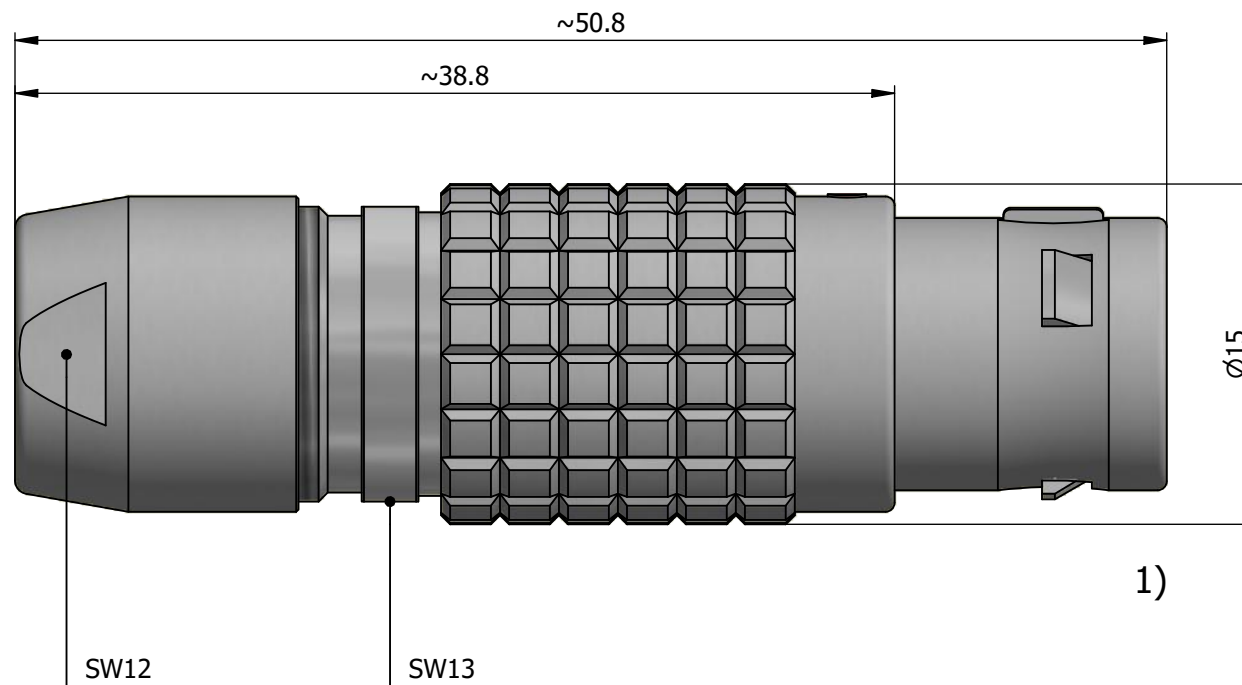

All dimensions are in millimeters (mm)

Alignment Key  
Front View

Insert Configuration  
Rear View

**Note:**

1) This picture is generic and for illustrative purposes only, and may show different keying, materials, colour, finish, and contact configuration. Minor shape or feature variations to actual item may be present.

All additional information are documented on the datasheet (See below link or QR Code)  
[www.lemo.com/pdf/FGG.2B.319.CYZD92.pdf](http://www.lemo.com/pdf/FGG.2B.319.CYZD92.pdf)

Model	Alignment Key	Series	Insert Config.	Housing	Insulator	Contact	Collet Type	Cable Ø	Variant
FGG	.2B	.319	.CYZD92						