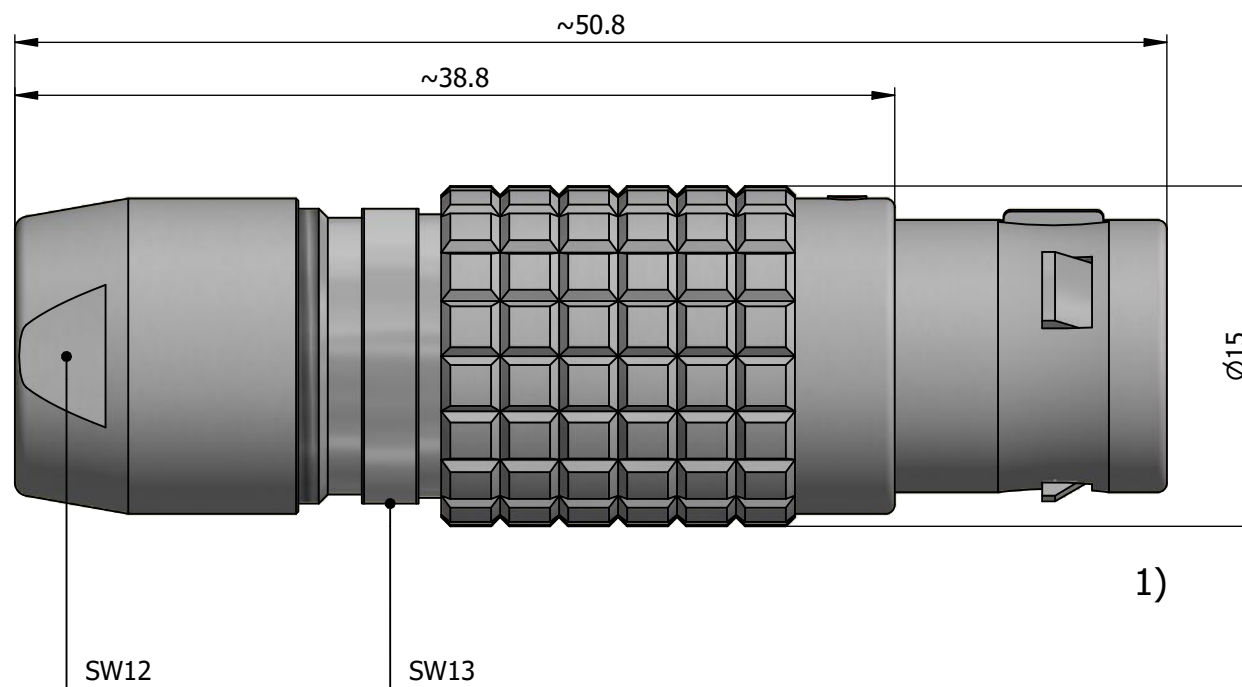

All dimensions are in millimeters (mm)

Alignment Key  
Front View

Insert Configuration  
Rear View

**Note:**

1) This picture is generic and for illustrative purposes only, and may show different keying, materials, colour, finish, and contact configuration. Minor shape or feature variations to actual item may be present.

All additional information are documented on the datasheet (See below link or QR Code)  
[www.lemo.com/pdf/FGG.2B.310.CYZZ.pdf](http://www.lemo.com/pdf/FGG.2B.310.CYZZ.pdf)

Model	Alignment Key	Series	Insert Config.	Housing	Insulator	Contact	Collet Type
FGG	.2B	.310	.CYZZ				