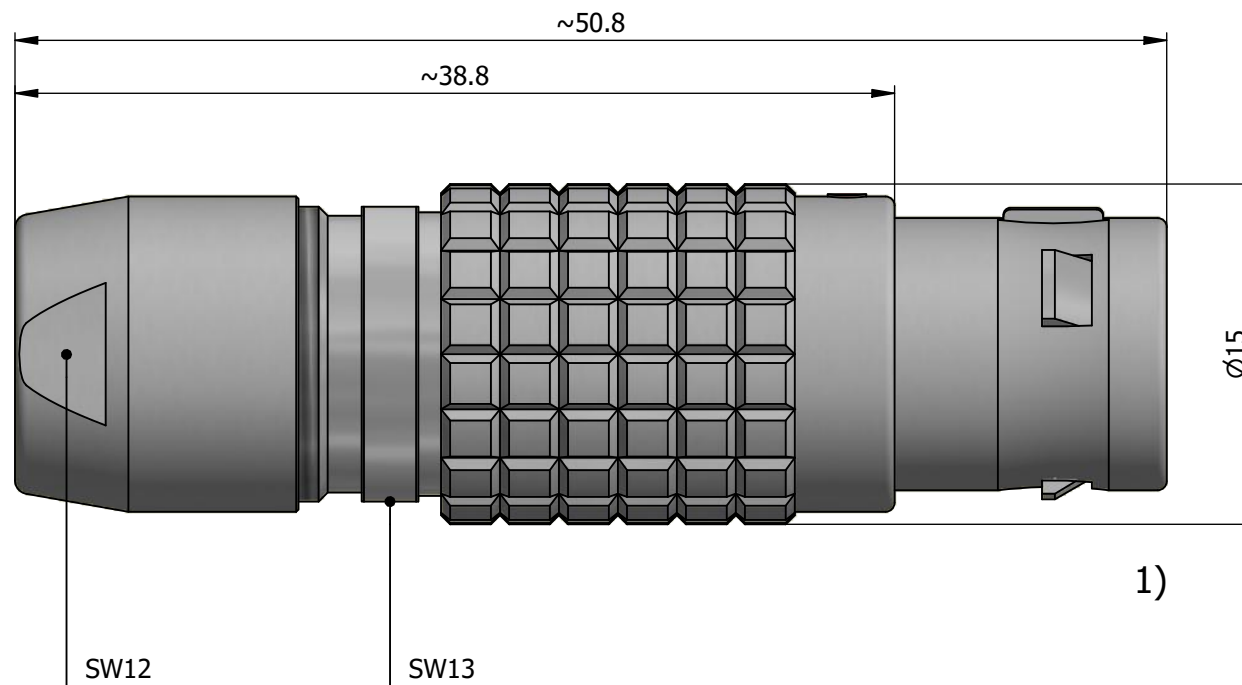

All dimensions are in millimeters (mm)

Alignment Key
Front View

Insert Configuration
Rear View

Note:

1) This picture is generic and for illustrative purposes only, and may show different keying, materials, colour, finish, and contact configuration. Minor shape or feature variations to actual item may be present.

All additional information are documented on the datasheet (See below link or QR Code)
www.lemo.com/pdf/FGG.2B.305.CLAD99.pdf

Model	Alignment Key	Series	Insert Config.	Housing	Insulator	Contact	Collet Type	Cable Ø	Variant
FGG	.2B	.305	.CLAD99						