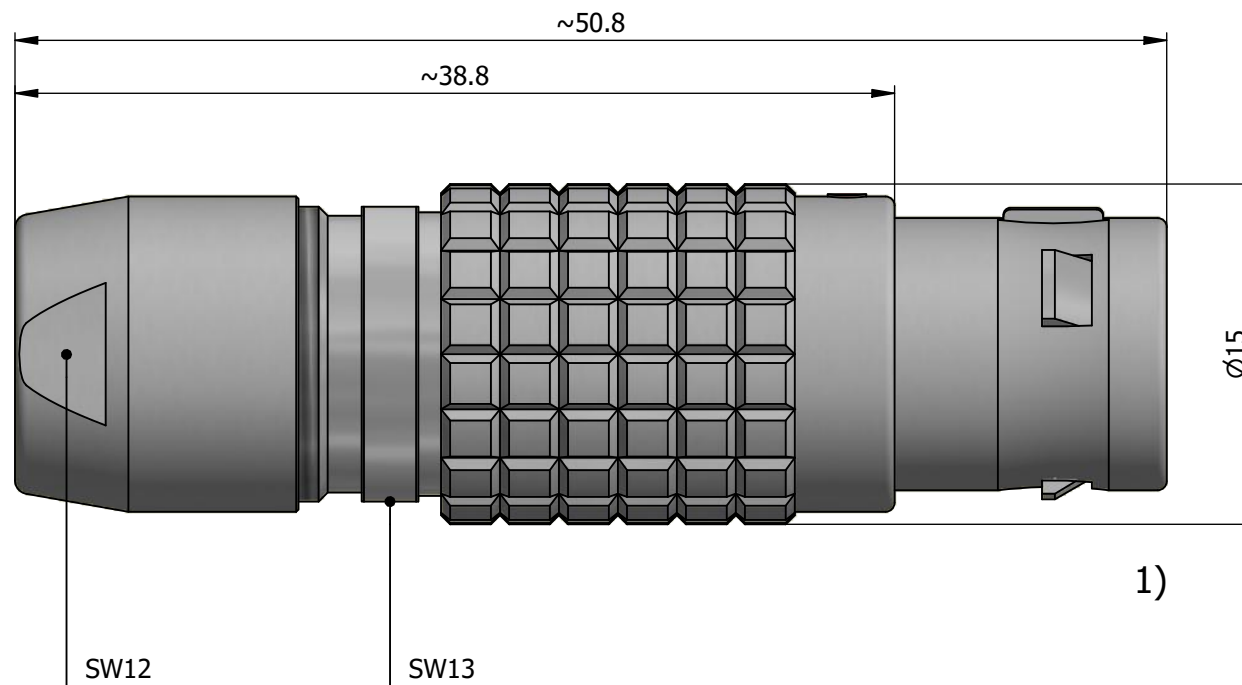

All dimensions are in millimeters (mm)

Alignment Key  
Front View

Insert Configuration  
Rear View

**Note:**

1) This picture is generic and for illustrative purposes only, and may show different keying, materials, colour, finish, and contact configuration. Minor shape or feature variations to actual item may be present.

All additional information are documented on the datasheet (See below link or QR Code)  
[www.lemo.com/pdf/FGG.2B.303.CYBD42.pdf](http://www.lemo.com/pdf/FGG.2B.303.CYBD42.pdf)

Model	Alignment Key	Series	Insert Config.	Housing	Insulator	Contact	Collet Type	Cable Ø	Variant
FGG	.2B	.303	.CYBD42						